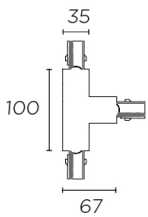

LOGISTICS

Net weight (kg): 0.2

Packaged weight (kg): 0.25