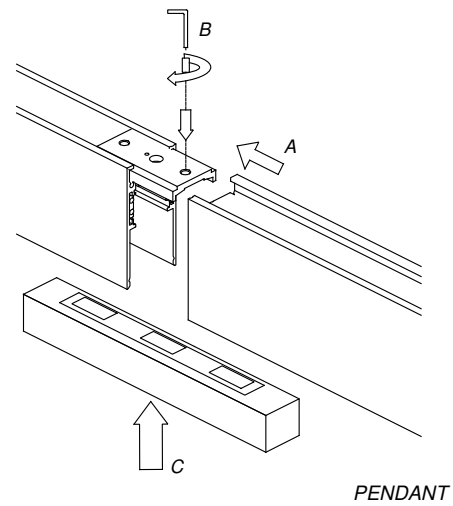

71-7633-60-00 2UNITS