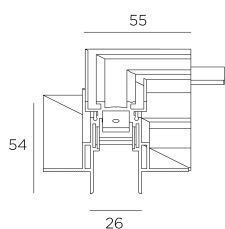

"L" joint for Recessed Track Low Voltage

71-7706-60-00

Leds C4 Team

"L" joint for Recessed Track

TECHNICAL FEATURES

Structure material : PVC, Aluminium

Warranty : 5 Years

Structure finish : Black