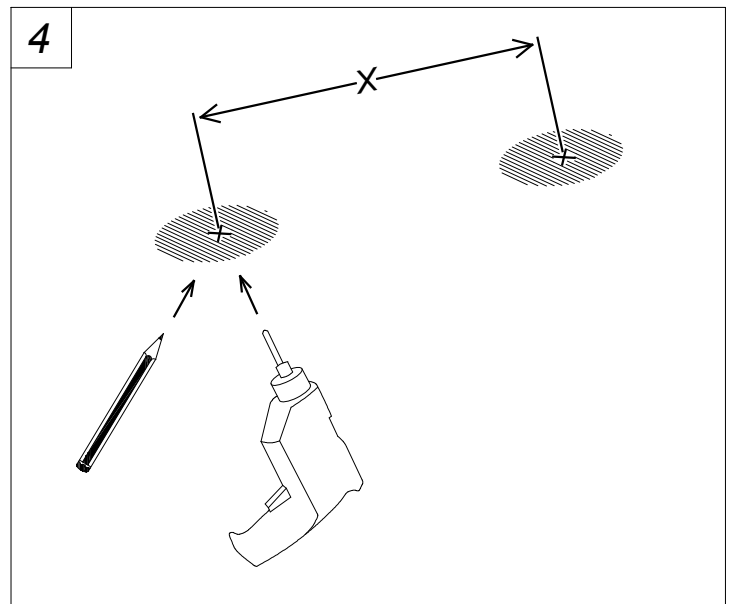

71-8419

71-8420

71-8421