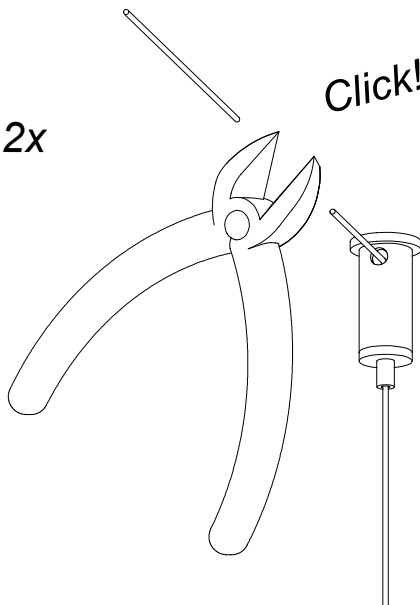

Deltatrack Side entrance ceiling rose

71-8419-05-05

Vilaró

Side entrance ceiling rose

TECHNICAL FEATURES

Structure material : Steel

Warranty : 5 Years

Structure finish : Metallic black

6

! (16)

2x

7

2x

8

2x

Click!