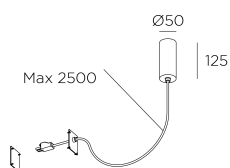

Deltatrack Side entrance ceiling rose

71-8419-05-05

Vilaró

Side entrance ceiling rose

TECHNICAL FEATURES

Structure material : Steel

Warranty : 5 Years

Structure finish : Metallic black

LOGISTICS

Packaging: 150mm x 150mm x 60mm

 40 Un

71-8419

71-8420

71-8421

5

2x