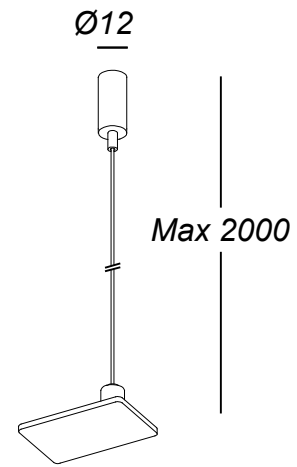

Deltatrack Side entrance ceiling rose

71-8419-05-05

Vilaró

Side entrance ceiling rose

TECHNICAL FEATURES

Structure material : Steel

Warranty : 5 Years

Structure finish : Metallic black

LOGISTICS

Packaging: 150mm x 150mm x 60mm

 40 Un

71-8419

71-8420

71-8421

5

2x