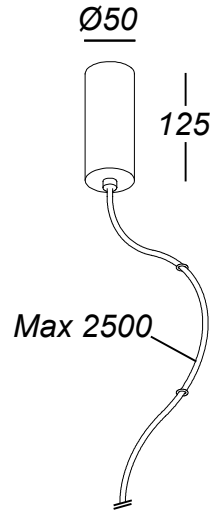

Deltatrack Side entrance ceiling rose

71-8419-05-05

Vilaró

Side entrance ceiling rose

TECHNICAL FEATURES

Structure material : Steel

Warranty : 5 Years

Structure finish : Metallic black

LOGISTICS

Packaging: 150mm x 150mm x 60mm

 40 Un

71-8419

71-8420

71-8421

5

2x

6

! (16)

2x

7

2x

8

2x

Click!

9

2x

10

11

12

13

14

15