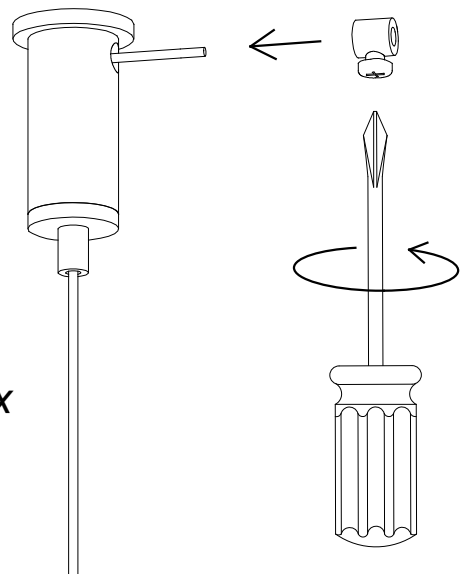

5

2x

6

! (16)

2x

7

2x

8

2x

Click!

9

2x