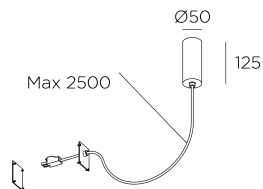

Deltatrack Side entrance ceiling rose

71-8419-05-05

Vilaró

Side entrance ceiling rose

TECHNICAL FEATURES

Structure material : Steel

Warranty : 5 Years

Structure finish : Metallic black

LOGISTICS

Packaging: 150mm x 150mm x 60mm

 40 Un

71-8419

71-8420

71-8421

5

2x