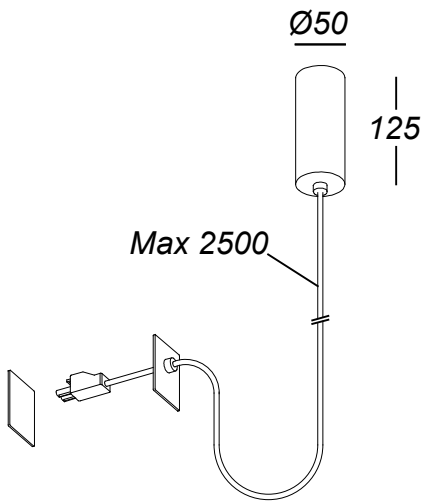

Deltatrack Side entrance ceiling rose

71-8419-05-05

Vilaró

Side entrance ceiling rose

TECHNICAL FEATURES

Structure material : Steel

Warranty : 5 Years

Structure finish : Metallic black

LOGISTICS

Packaging: 150mm x 150mm x 60mm

 40 Un

71-8419

71-8420

71-8421

5

2x