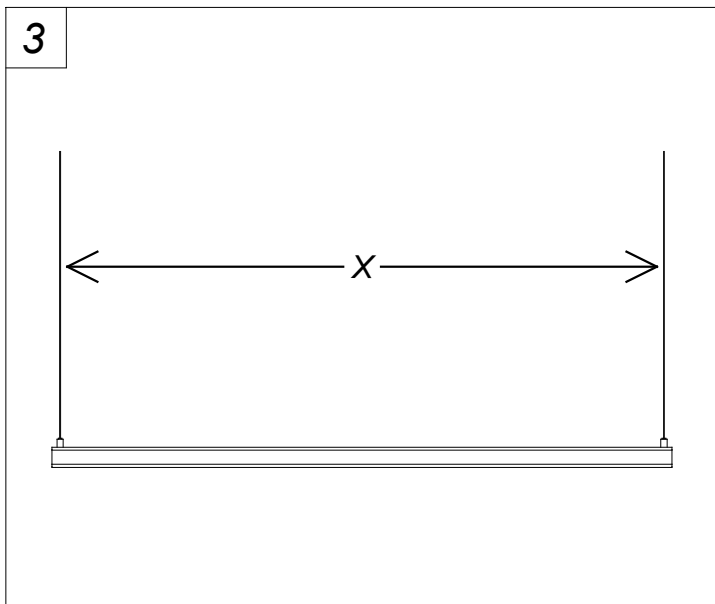

71-8419

71-8420

71-8421