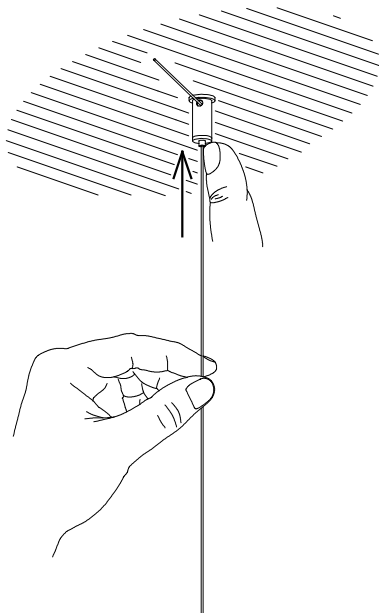

5

2x

6

! (16)

2x

7

2x

8

2x

Click!

9

2x