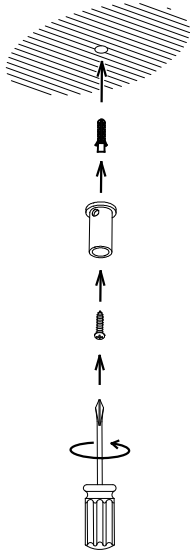

Deltatrack Side entrance ceiling rose

71-8419-05-05

Vilaró

Side entrance ceiling rose

TECHNICAL FEATURES

Structure material : Steel

Warranty : 5 Years

Structure finish : Metallic black

LOGISTICS

Packaging: 150mm x 150mm x 60mm

 40 Un

71-8419

71-8420

71-8421

5

2x

6

! (16)

2x

7

2x

8

2x

Click!

9

2x

10

11

12

13

14

15