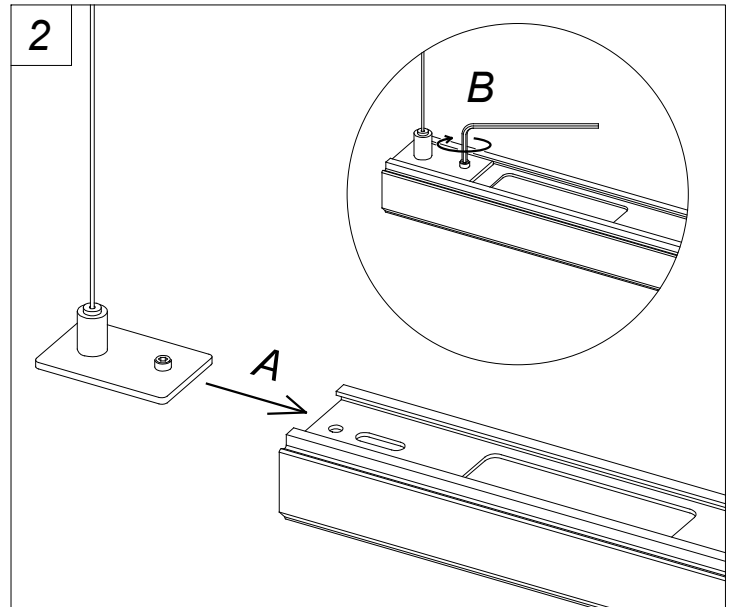

71-8419

71-8420

71-8421