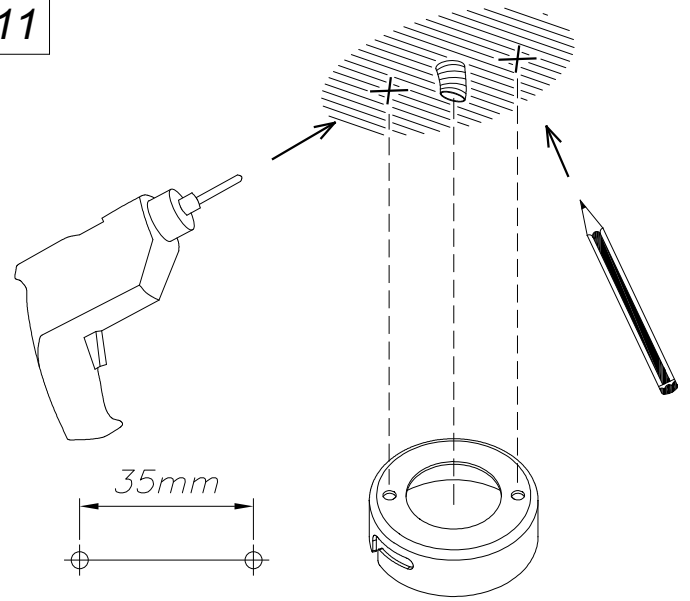

Deltatrack Side entrance ceiling rose

71-8419-05-05

Vilaró

Side entrance ceiling rose

TECHNICAL FEATURES

Structure material : Steel

Warranty : 5 Years

Structure finish : Metallic black

9

2x

10

11

12

13

14

15