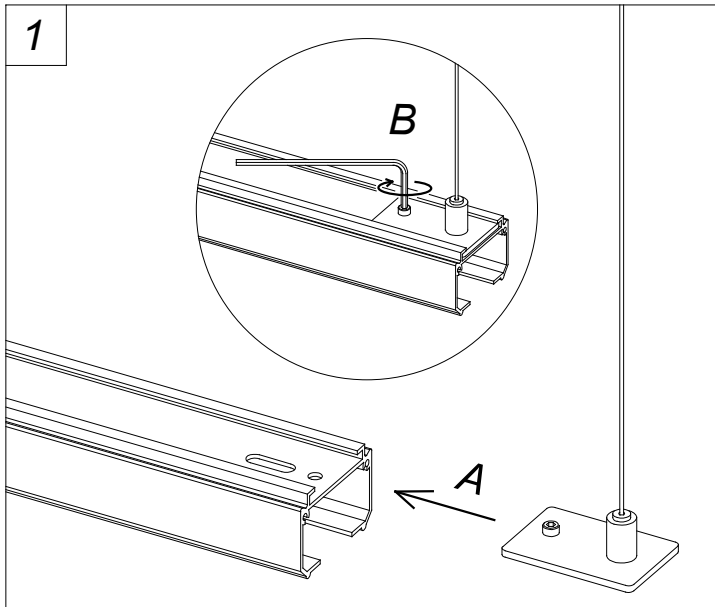

Deltatrack Side entrance ceiling rose

71-8419-05-05

Vilaró

Side entrance ceiling rose

TECHNICAL FEATURES

Structure material : Steel

Warranty : 5 Years

Structure finish : Metallic black

LOGISTICS

Packaging: 150mm x 150mm x 60mm

 40 Un

71-8419

71-8420

71-8421

5

2x