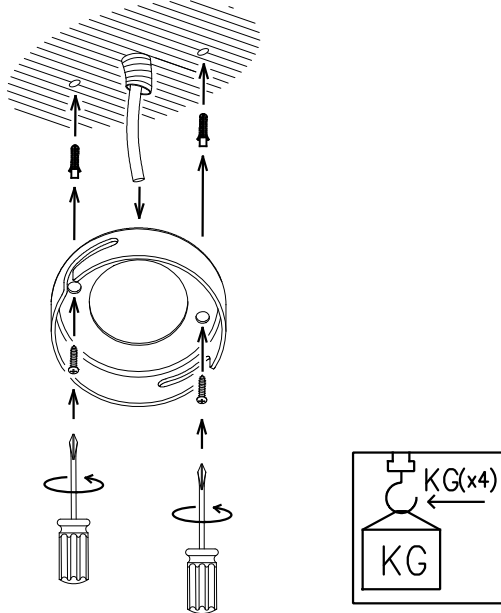

Deltatrack Side entrance ceiling rose

71-8419-05-05

Vilaró

Side entrance ceiling rose

TECHNICAL FEATURES

Structure material : Steel

Warranty : 5 Years

Structure finish : Metallic black

9

2x

10

11

12

13

14

15