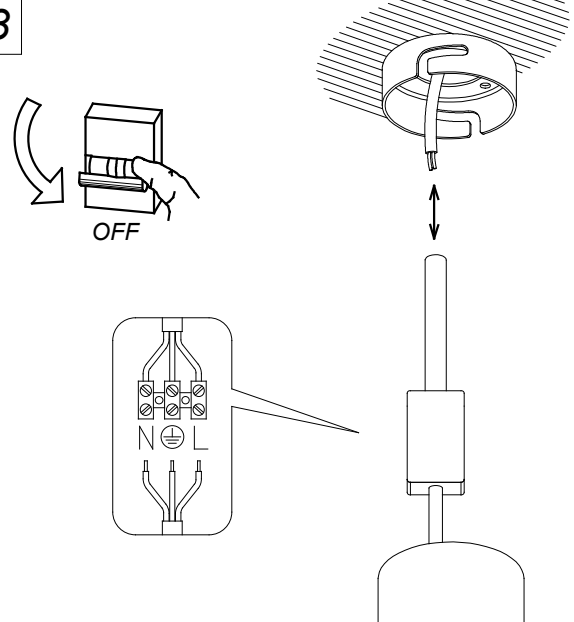

Deltatrack Side entrance ceiling rose

71-8419-05-05

Vilaró

Side entrance ceiling rose

TECHNICAL FEATURES

Structure material : Steel

Warranty : 5 Years

Structure finish : Metallic black

9

2x

10

11

12

13

14

15