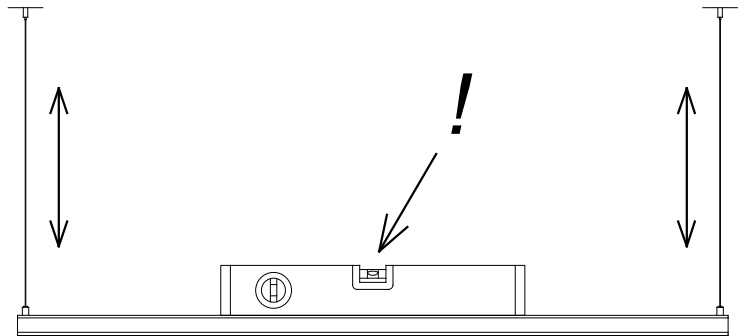

5

2x

6

! (16)

2x

7

2x

8

2x

Click!

9

2x