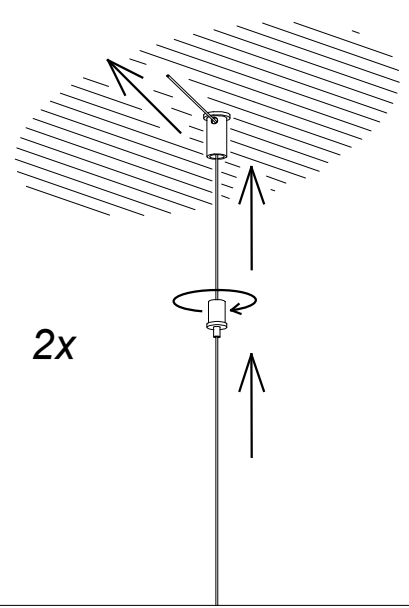

5

2x

6

! (16)

2x

7

2x

8

2x

Click!

9

2x