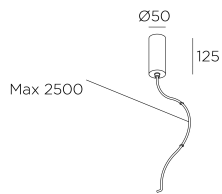

## Suspended ceiling Deltatrack

Vilaró

71-8420-05-05

Suspended ceiling rose

### LOGISTICS

---

Packaging: 150mm x 150mm x 60mm

 40 Un

71-8419

71-8420

71-8421

5