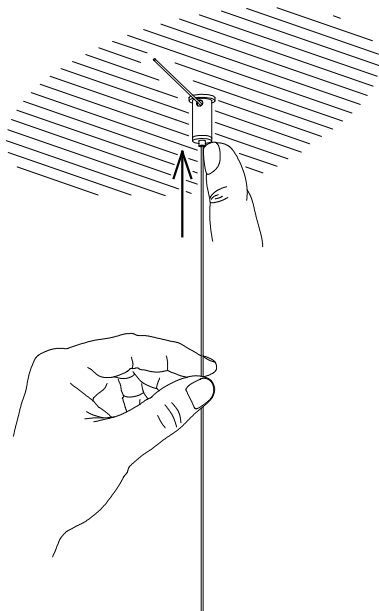

5

2x

6

! (16)

2x

7

2x

8

2x

Click!

9

2x