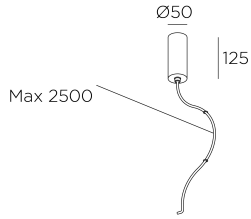

## Suspended ceiling Deltatrack

Vilaró

71-8420-05-05

Suspended ceiling rose

### LOGISTICS

---

Packaging: 150mm x 150mm x 60mm

 40 Un

71-8419

71-8420

71-8421

5