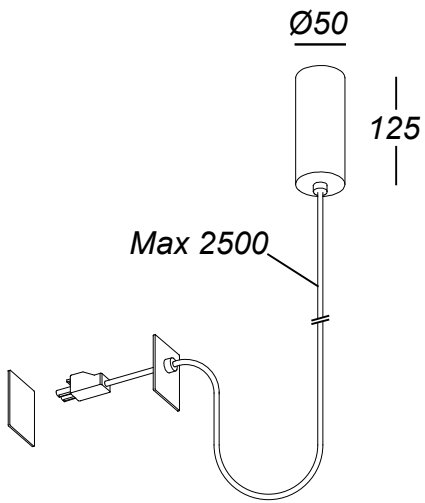

## Suspended ceiling Deltatrack

Vilaró

71-8420-05-05

Suspended ceiling rose

### LOGISTICS

---

Packaging: 150mm x 150mm x 60mm

 40 Un

71-8419

71-8420

71-8421

5