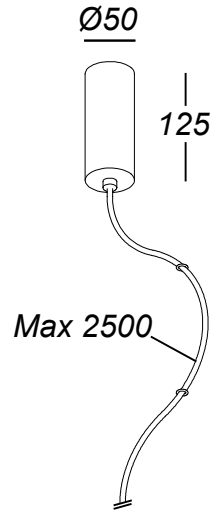

## Suspended ceiling Deltatrack

Vilaró

71-8420-05-05

Suspended ceiling rose

### LOGISTICS

---

Packaging: 150mm x 150mm x 60mm

 40 Un

71-8419

71-8420

71-8421

5

2x

6

! (16)

2x

7

2x

8

2x