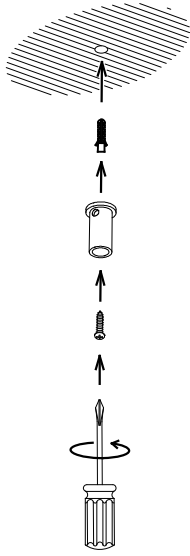

## Suspended ceiling Deltatrack

Vilaró

71-8420-05-05

Suspended ceiling rose

### LOGISTICS

---

Packaging: 150mm x 150mm x 60mm

 40 Un

71-8419

71-8420

71-8421

5

2x

6

! (16)

2x

7

2x

8

2x