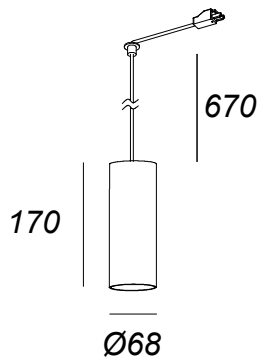

## Pipe 170mm for Deltatrack

Francesc Vilaró

### TECHNICAL FEATURES

IP20

**Power (W) :** Max. power 15W

**Total power consumption of light (W) :** 15W

**Structure material :** Aluminium

**Structure finish :** Metallic black

**Recommended light bulb :** GU10

### LUMINOTECHNIC FEATURES

**Lampholder:** 1 x GU10

### LOGISTICS

**Packaging:** 100mm x 100mm x 250mm

25 Un

71-8475

71-8477

71-8476

71-8478

1