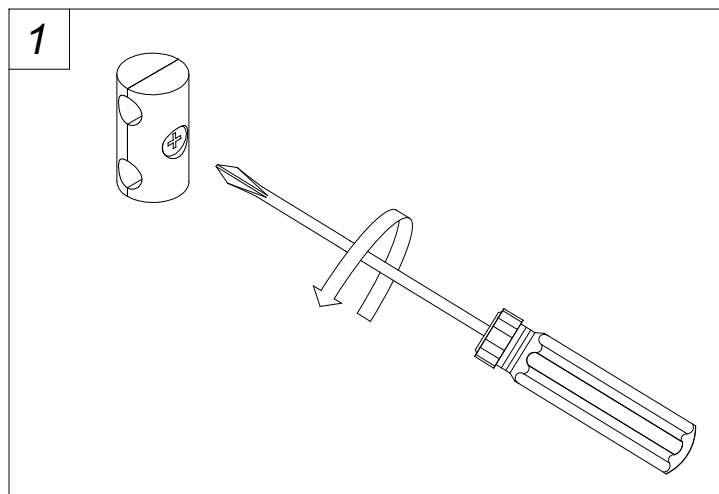

(71-8476, 71-8478)