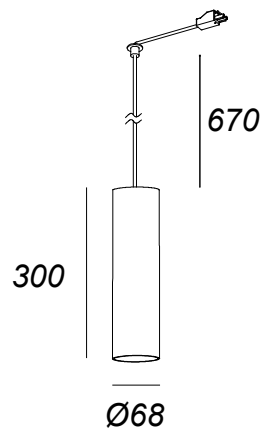

## Pipe 170mm for Deltatrack

Francesc Vilaró

### TECHNICAL FEATURES

IP20

**Power (W) :** Max. power 15W

**Total power consumption of light (W) :** 15W

**Structure material :** Aluminium

**Structure finish :** Metallic black

**Recommended light bulb :** GU10

### LOGISTICS

**Packaging:** 100mm x 100mm x 250mm

25 Un

71-8475

71-8477

71-8476

71-8478

1

2

(71-8476, 71-8478)

(\*)