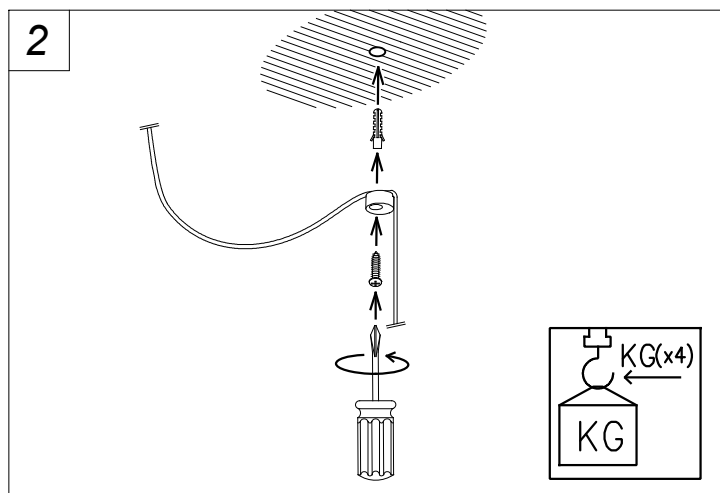

(71-8476, 71-8478)