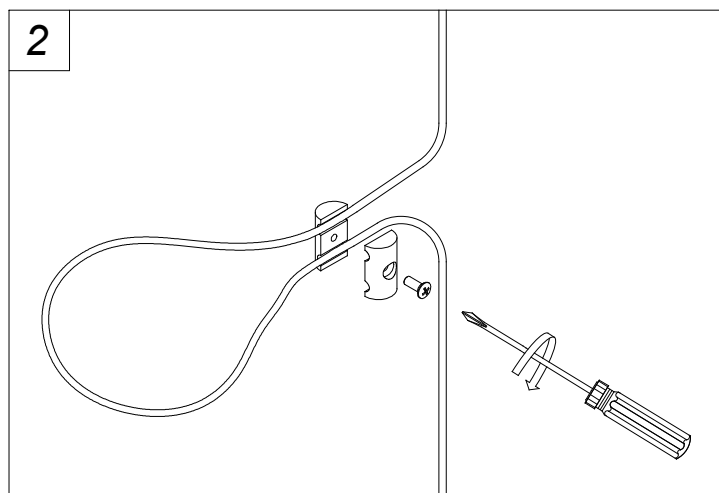

(71-8476, 71-8478)