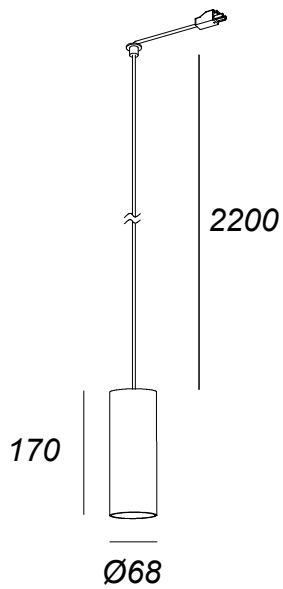

## Pipe 170mm for Deltatrack

Francesc Vilaró

### TECHNICAL FEATURES

IP20

**Power (W) :** Max. power 15W

**Total power consumption of light (W) :** 15W

**Structure material :** Aluminium

**Structure finish :** Metallic black

**Recommended light bulb :** GU10

### LOGISTICS

**Packaging:** 100mm x 100mm x 250mm

25 Un

71-8475

71-8477

71-8476

71-8478

1

2

(71-8476, 71-8478)

(\*)