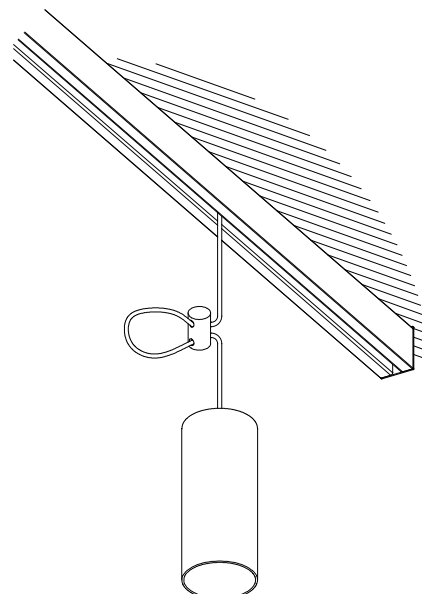

(71-8476, 71-8478)