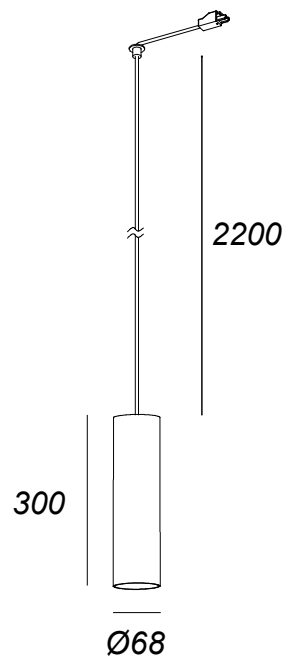

## Pipe 170mm for Deltatrack

Francesc Vilaró

### TECHNICAL FEATURES

IP20

**Power (W) :** Max. power 15W

**Total power consumption of light (W) :** 15W

**Structure material :** Aluminium

**Structure finish :** Metallic black

**Recommended light bulb :** GU10

### LOGISTICS

**Packaging:** 100mm x 100mm x 250mm

25 Un

71-8475

71-8477

71-8476

71-8478

1

2

(71-8476, 71-8478)

(\*)