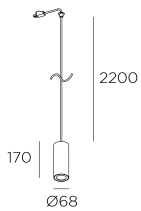

## Pipe 170mm for Deltatrack

Francesc Vilaró

### 71-8476-05-23

Pendant Pipe 170mm for Deltatrack GU10 15W Metallic black

### TECHNICAL FEATURES

IP20

**Power (W) :** Max. power 15W

**Total power consumption of light (W) :** 15W

**Structure material :** Aluminium

**Structure finish :** Metallic black

**Recommended light bulb :** GU10

### LOGISTICS

**Packaging:** 100mm x 100mm x 250mm

25 Un

71-8475

71-8477

71-8476

71-8478

1