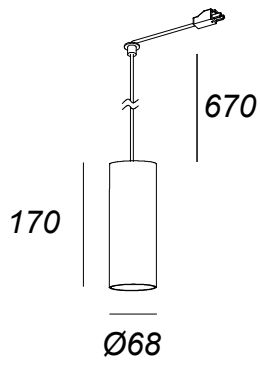

Pipe 170mm for Deltatrack

Francesc Vilaró

71-8476-14-05

Pendant Pipe 170mm for Deltatrack GU10 15W White

TECHNICAL FEATURES

IP20

Power (W) : Max. power 15W

Total power consumption of light (W) : 15W

LUMINOTECHNIC FEATURES

Lampholder: 1 x GU10

LOGISTICS

Packaging: 100mm x 100mm x 250mm

25 Un

71-8475

71-8477

71-8476