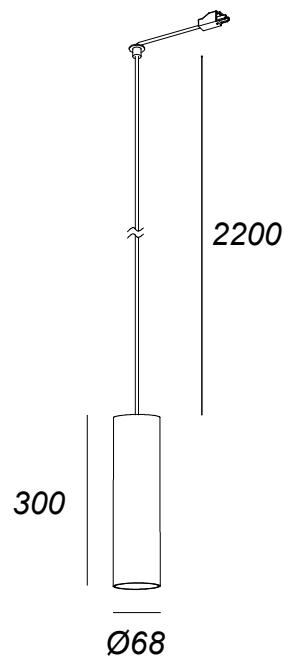

Pipe 170mm for Deltatrack

Francesc Vilaró

71-8476-14-05

Pendant Pipe 170mm for Deltatrack GU10 15W White

TECHNICAL FEATURES

IP20

Power (W) : Max. power 15W

Total power consumption of light (W) : 15W

LUMINOTECHNIC FEATURES

Lampholder: 1 x GU10

LOGISTICS

Packaging: 100mm x 100mm x 250mm

25 Un

71-8475

71-8477

71-8476

71-8478

1

2

(71-8476, 71-8478)

(*)