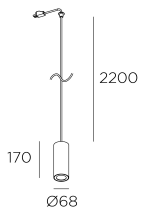

Pipe 170mm for Deltatrack

Francesc Vilaró

71-8476-14-05

Pendant Pipe 170mm for Deltatrack GU10 15W White

TECHNICAL FEATURES

IP20

Power (W) : Max. power 15W

Total power consumption of light (W) : 15W

Structure material : Aluminium

Structure finish : White

Recommended light bulb : GU10

Smart Compatible

- 71-8220-00-00: LightForLife

Voltage / frequency : 100-240V/50-60Hz

Warranty : 5 Years

Max. temperature : 25°C

LUMINOTECHNIC FEATURES

Lampholder: 1 x GU10

LOGISTICS

Packaging: 100mm x 100mm x 250mm

25 Un

71-8475

71-8477

71-8476