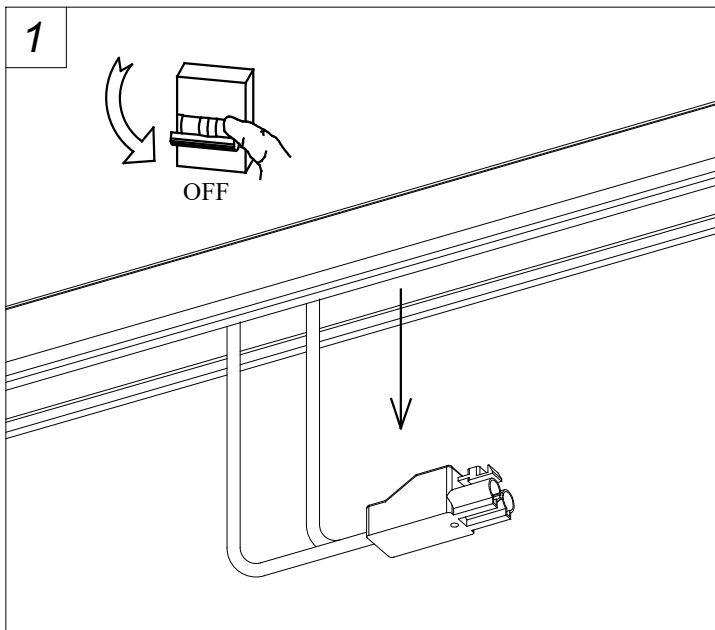

71-8475

71-8477

71-8476

71-8478

1

2