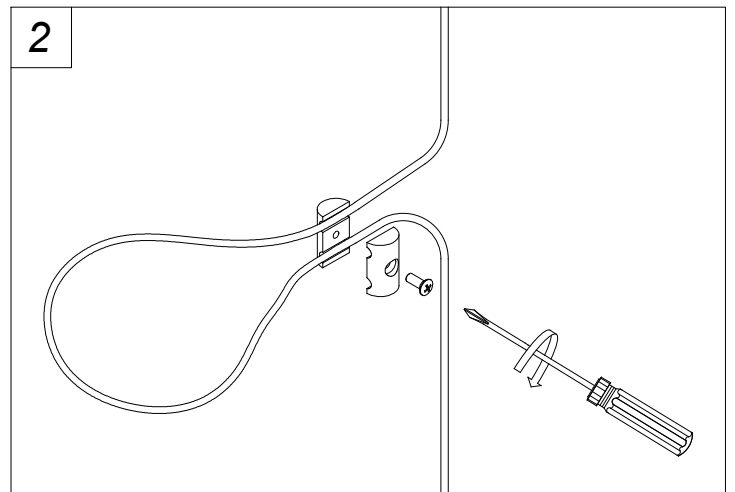

Pipe 170mm for Deltatrack

Francesc Vilaró

71-8476-14-05

Pendant Pipe 170mm for Deltatrack GU10 15W White

TECHNICAL FEATURES

IP20

Power (W) : Max. power 15W

Total power consumption of light (W) : 15W

LUMINOTECHNIC FEATURES

Lampholder: 1 x GU10

LOGISTICS

Packaging: 100mm x 100mm x 250mm

25 Un

71-8475

71-8477

71-8476

71-8478

1

2

(71-8476, 71-8478)

(*)