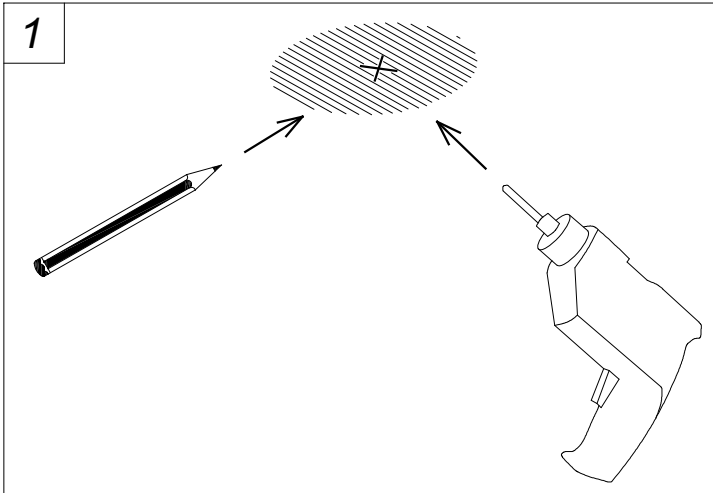

Pipe 170mm for Deltatrack

Francesc Vilaró

71-8476-14-05

Pendant Pipe 170mm for Deltatrack GU10 15W White

TECHNICAL FEATURES

IP20

Power (W) : Max. power 15W

Total power consumption of light (W) : 15W

71-8478

1

2

(71-8476, 71-8478)

(*)