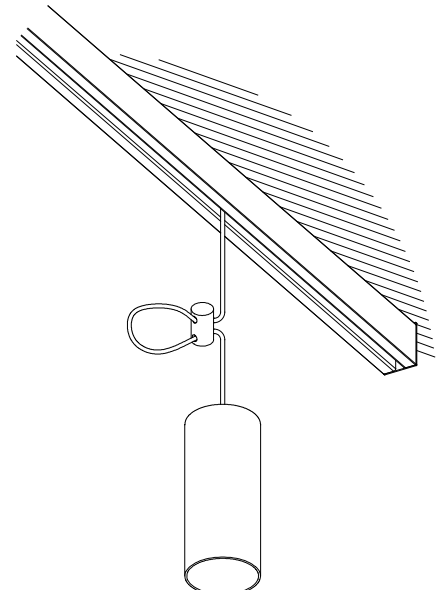

Pipe 170mm for Deltatrack

Francesc Vilaró

71-8476-14-05

Pendant Pipe 170mm for Deltatrack GU10 15W White

TECHNICAL FEATURES

IP20

Power (W) : Max. power 15W

Total power consumption of light (W) : 15W

LUMINOTECHNIC FEATURES

Lampholder: 1 x GU10

LOGISTICS

Packaging: 100mm x 100mm x 250mm

25 Un

71-8475

71-8477

71-8476

71-8478

1

2

(71-8476, 71-8478)

(*)