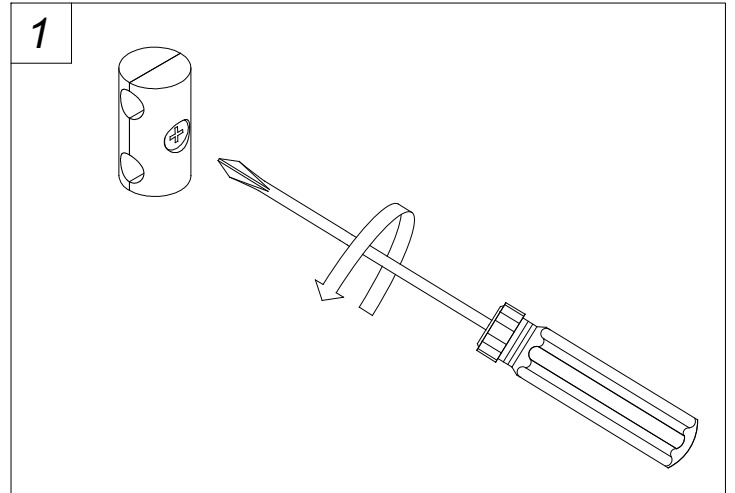

(71-8476, 71-8478)