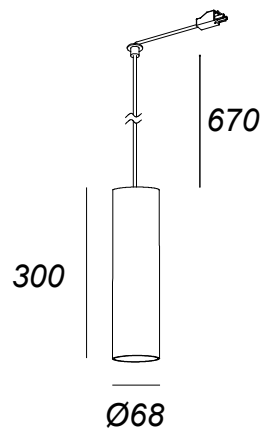

Pipe 170mm for Deltatrack

Francesc Vilaró

71-8476-14-05

Pendant Pipe 170mm for Deltatrack GU10 15W White

TECHNICAL FEATURES

IP20

Power (W) : Max. power 15W

Total power consumption of light (W) : 15W

LUMINOTECHNIC FEATURES

Lampholder: 1 x GU10

LOGISTICS

Packaging: 100mm x 100mm x 250mm

25 Un

71-8475

71-8477

71-8476