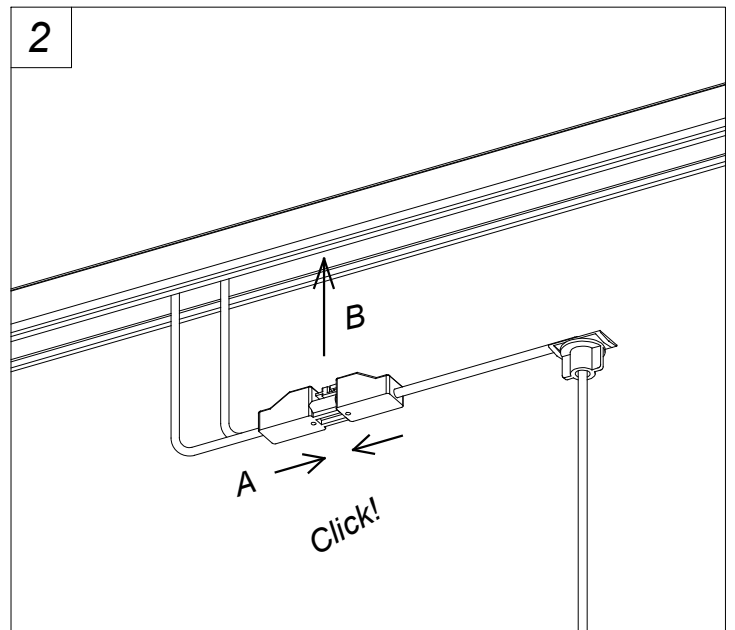

71-8475

71-8477

71-8476

71-8478

1

2