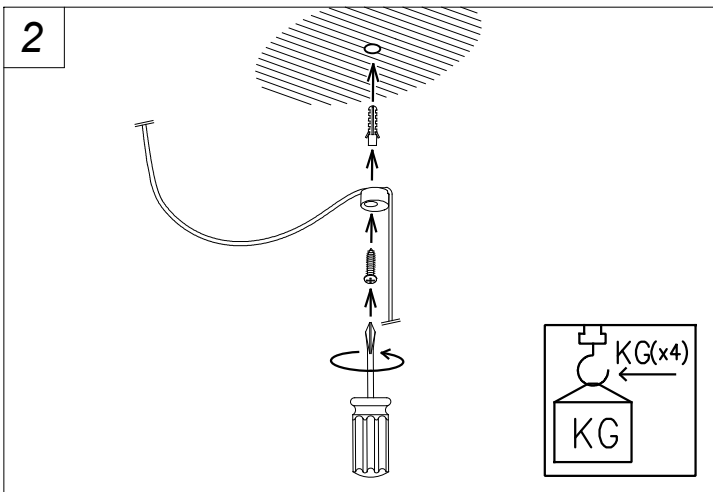

Pipe 170mm for Deltatrack

Francesc Vilaró

71-8476-14-05

Pendant Pipe 170mm for Deltatrack GU10 15W White

TECHNICAL FEATURES

IP20

Power (W) : Max. power 15W

Total power consumption of light (W) : 15W

LUMINOTECHNIC FEATURES

Lampholder: 1 x GU10

LOGISTICS

Packaging: 100mm x 100mm x 250mm

25 Un

71-8475

71-8477

71-8476

71-8478

1

2

(71-8476, 71-8478)

(*)