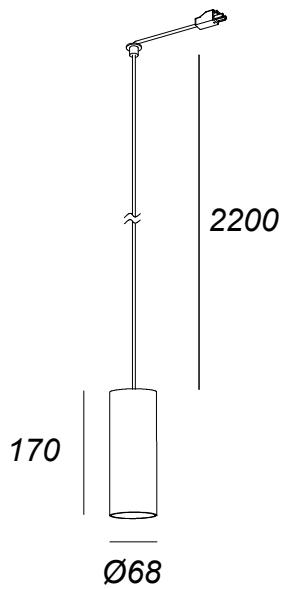

Pipe 170mm for Deltatrack

Francesc Vilaró

71-8476-14-05

Pendant Pipe 170mm for Deltatrack GU10 15W White

TECHNICAL FEATURES

IP20

Power (W) : Max. power 15W

Total power consumption of light (W) : 15W

LUMINOTECHNIC FEATURES

Lampholder: 1 x GU10

LOGISTICS

Packaging: 100mm x 100mm x 250mm

25 Un

71-8475

71-8477

71-8476