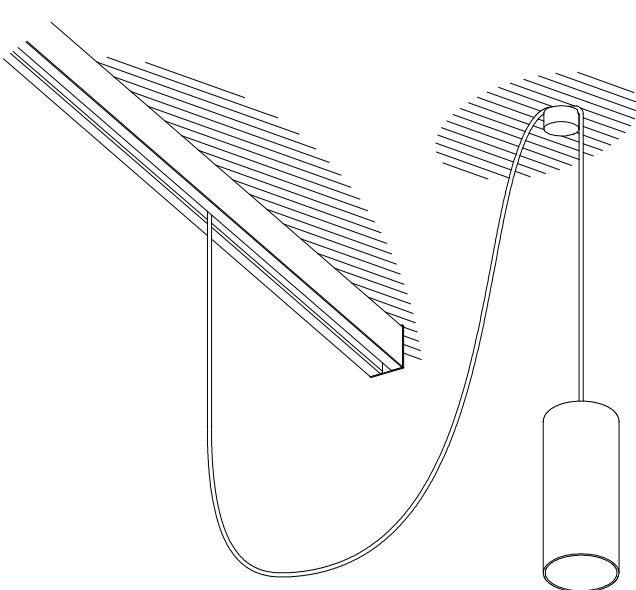

Pipe 170mm for Deltatrack

Francesc Vilaró

71-8476-14-05

Pendant Pipe 170mm for Deltatrack GU10 15W White

TECHNICAL FEATURES

IP20

Power (W) : Max. power 15W

Total power consumption of light (W) : 15W

LUMINOTECHNIC FEATURES

Lampholder: 1 x GU10

LOGISTICS

Packaging: 100mm x 100mm x 250mm

25 Un

71-8475

71-8477

71-8476

71-8478

1

2

(71-8476, 71-8478)

(*)