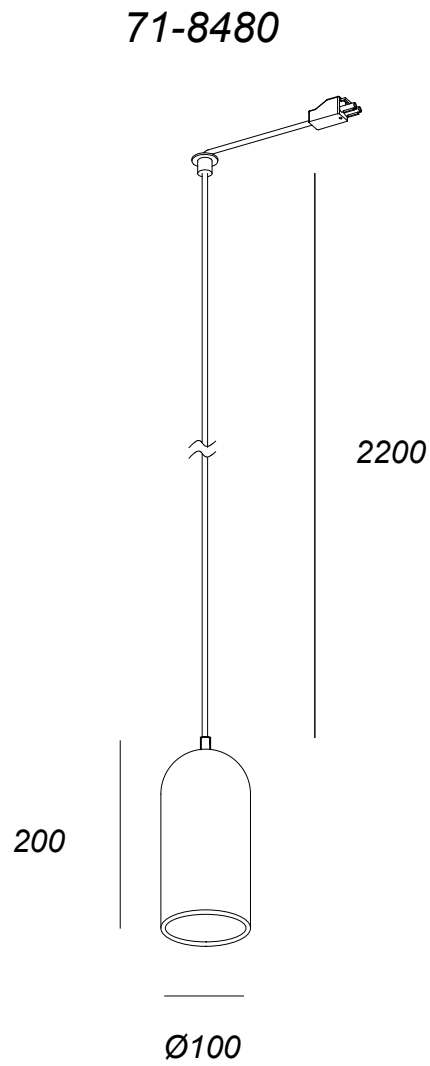

Eclipse Conic for Deltatrack

Francesc Vilaró

71-8480-05-DC

Pendant Eclipse Conic for Deltatrack E27 20W Metallic black

TECHNICAL FEATURES

IP20

Power (W) : Max. power 20W

Total power consumption of light (W) : 20W

Structure material : Concrete

Structure finish : Metallic black

Recommended light bulb : E27

Smart Compatible

- 71-8219-00-00: LightForLife

Voltage / frequency : 100-240V/50-60Hz

Warranty : 5 Years

Max. temperature : 25°C

LUMINOTECHNIC FEATURES

Lampholder: 1 x E27

LOGISTICS

Packaging: 165mm x 165mm x 300mm

4 Un

(71-8480)

(*)