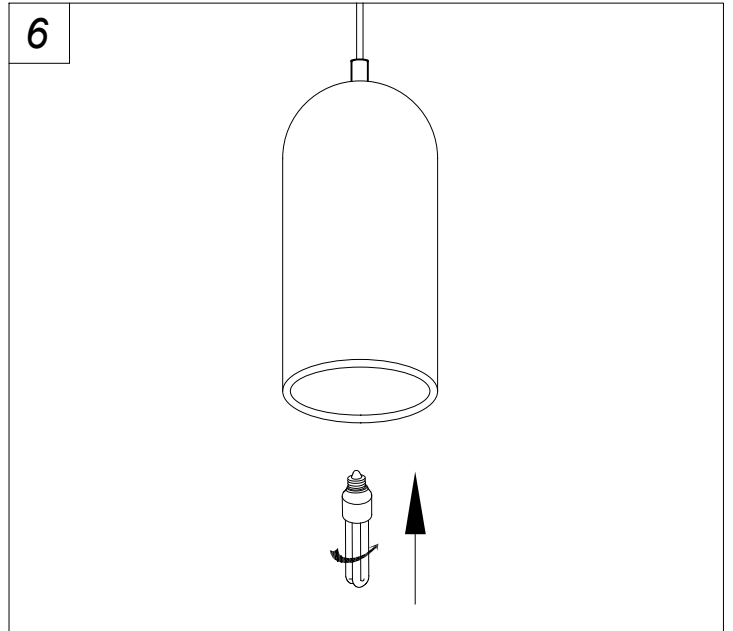

Eclipse Conic for Deltatrack

Francesc Vilaró

71-8480-05-DC

Pendant Eclipse Conic for Deltatrack E27 20W Metallic black

TECHNICAL FEATURES

IP20

Power (W) : Max. power 20W

Total power consumption of light (W) : 20W

LUMINOTECHNIC FEATURES

Lampholder: 1 x E27

LOGISTICS

Packaging: 165mm x 165mm x 300mm

4 Un

(71-8480)

(*)