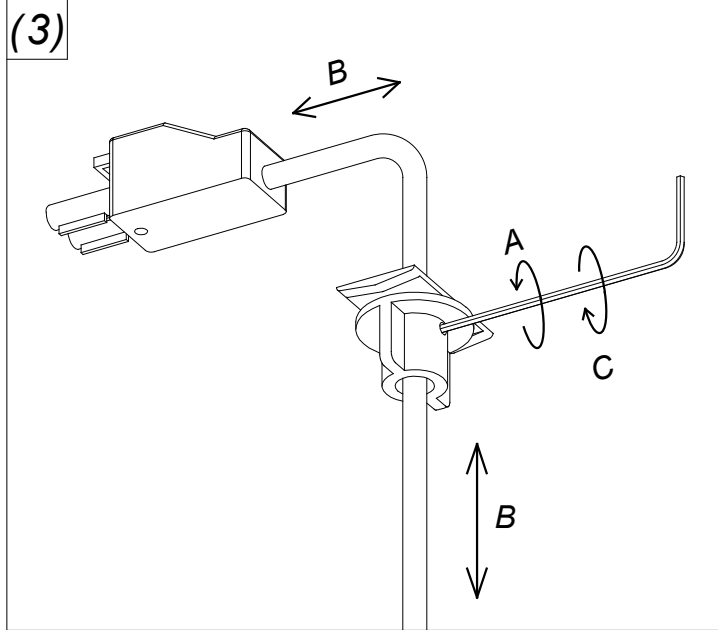

Eclipse Conic for Deltatrack

Francesc Vilaró

71-8480-05-DC

Pendant Eclipse Conic for Deltatrack E27 20W Metallic black

TECHNICAL FEATURES

IP20

Power (W) : Max. power 20W

Total power consumption of light (W) : 20W

LUMINOTECHNIC FEATURES

Lampholder: 1 x E27

LOGISTICS

Packaging: 165mm x 165mm x 300mm

4 Un

(71-8480)

(*)