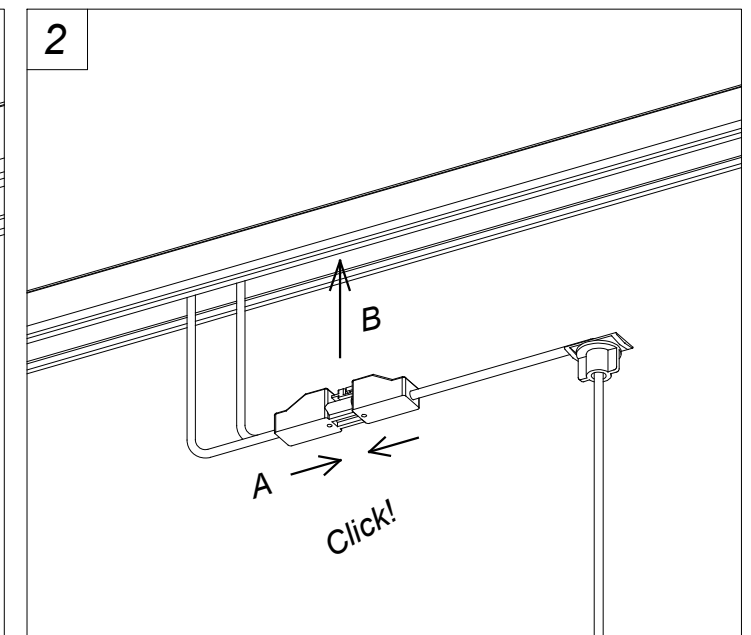

LUMINOTECHNIC FEATURES

Lampholder: 1 x E27

LOGISTICS

Packaging: 165mm x 165mm x 300mm

4 Un

(71-8480)

(*)