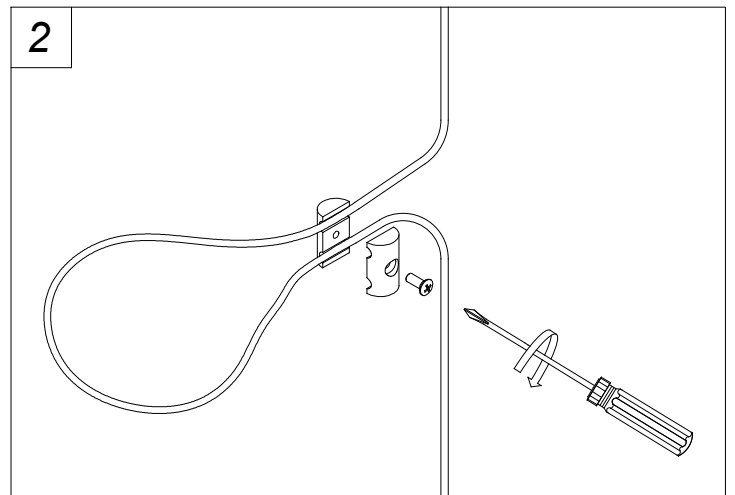

Eclipse Conic for Deltatrack

Francesc Vilaró

71-8480-05-DC

Pendant Eclipse Conic for Deltatrack E27 20W Metallic black

TECHNICAL FEATURES

IP20

Power (W) : Max. power 20W

Total power consumption of light (W) : 20W

LUMINOTECHNIC FEATURES

Lampholder: 1 x E27

LOGISTICS

Packaging: 165mm x 165mm x 300mm

4 Un

(71-8480)

(*)