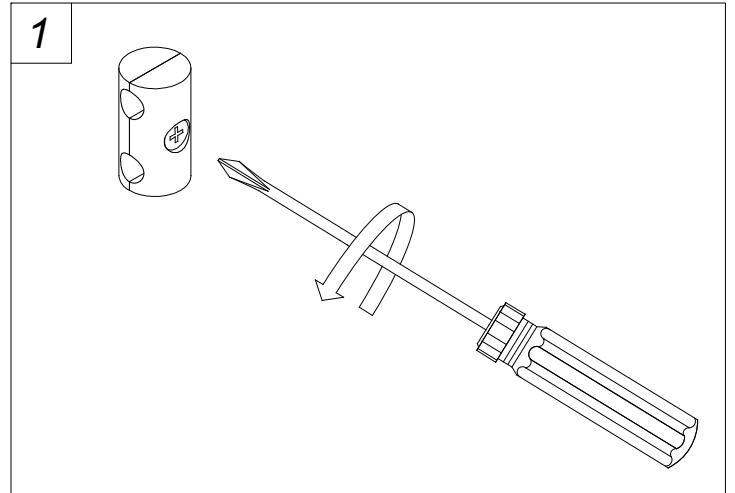

Eclipse Conic for Deltatrack

Francesc Vilaró

71-8480-05-DC

Pendant Eclipse Conic for Deltatrack E27 20W Metallic black

TECHNICAL FEATURES

IP20

Power (W) : Max. power 20W

Total power consumption of light (W) : 20W

LUMINOTECHNIC FEATURES

Lampholder: 1 x E27

LOGISTICS

Packaging: 165mm x 165mm x 300mm

4 Un

(71-8480)

(*)