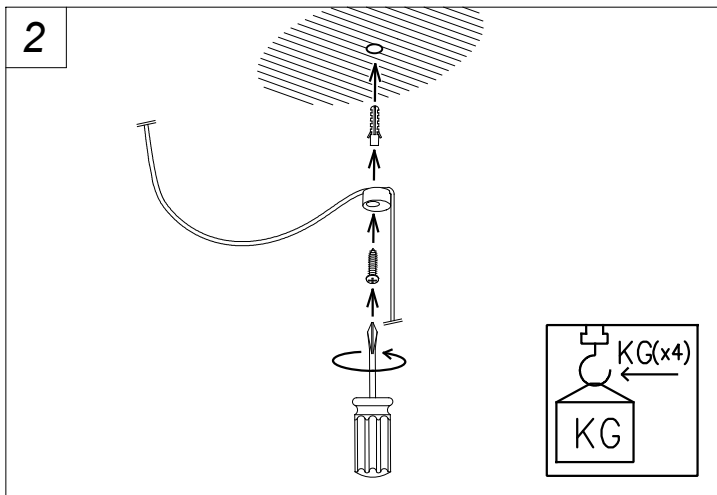

Eclipse Conic for Deltatrack

Francesc Vilaró

71-8480-05-DC

Pendant Eclipse Conic for Deltatrack E27 20W Metallic black

TECHNICAL FEATURES

IP20

Power (W) : Max. power 20W

Total power consumption of light (W) : 20W

LUMINOTECHNIC FEATURES

Lampholder: 1 x E27

LOGISTICS

Packaging: 165mm x 165mm x 300mm

4 Un

(71-8480)

(*)