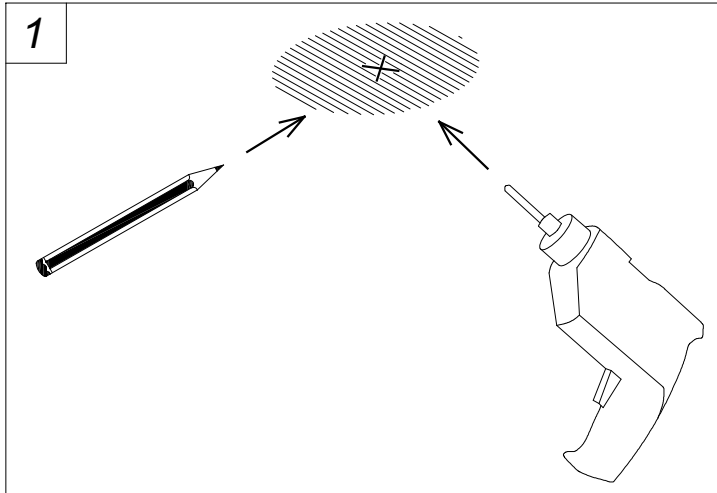

LUMINOTECHNIC FEATURES

Lampholder: 1 x E27

LOGISTICS

Packaging: 165mm x 165mm x 300mm

4 Un

(71-8480)

(*)