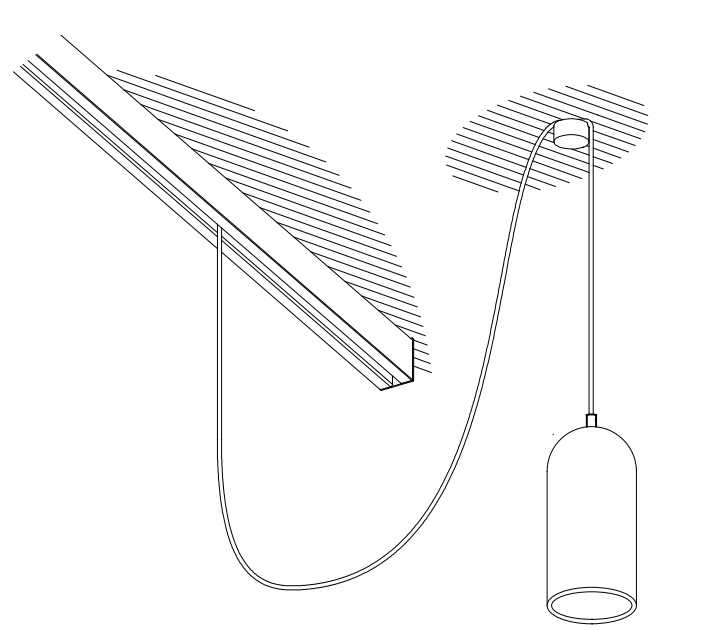

Eclipse Conic for Deltatrack

Francesc Vilaró

71-8480-05-DC

Pendant Eclipse Conic for Deltatrack E27 20W Metallic black

TECHNICAL FEATURES

IP20

Power (W) : Max. power 20W

Total power consumption of light (W) : 20W

Structure material : Concrete

Structure finish : Metallic black

Recommended light bulb : E27

Smart Compatible

- 71-8219-00-00: LightForLife

Voltage / frequency : 100-240V/50-60Hz

Warranty : 5 Years

Max. temperature : 25°C

LUMINOTECHNIC FEATURES

Lampholder: 1 x E27

LOGISTICS

Packaging: 165mm x 165mm x 300mm

4 Un

(71-8480)

(*)