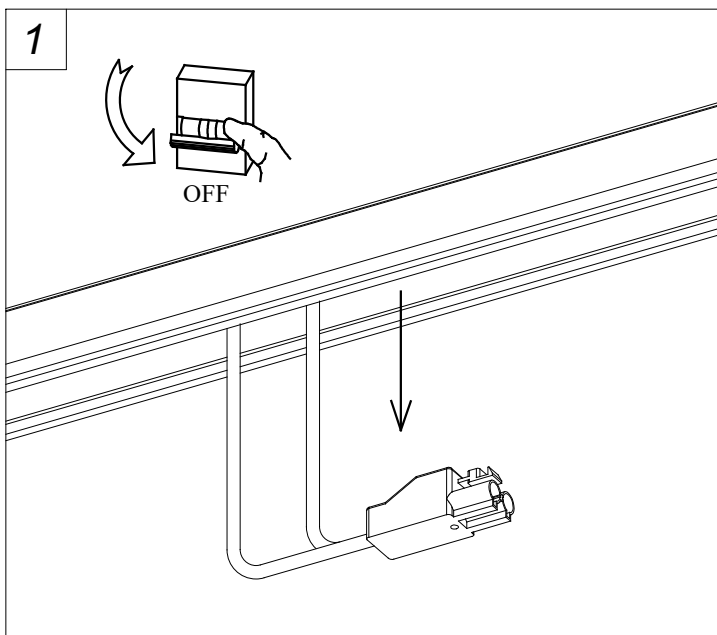

LUMINOTECHNIC FEATURES

Lampholder: 1 x E27

LOGISTICS

Packaging: 165mm x 165mm x 300mm

4 Un

(71-8480)

(*)