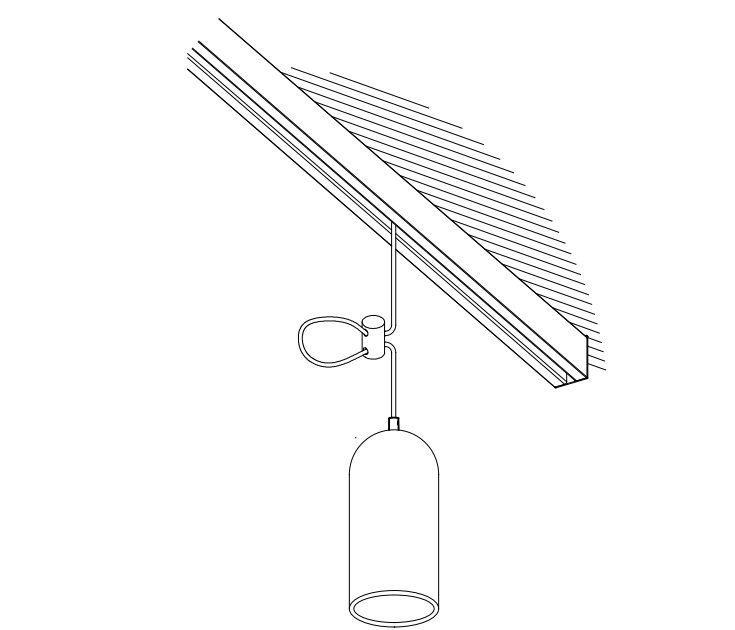

Eclipse Conic for Deltatrack

Francesc Vilaró

71-8480-05-DC

Pendant Eclipse Conic for Deltatrack E27 20W Metallic black

TECHNICAL FEATURES

IP20

Power (W) : Max. power 20W

Total power consumption of light (W) : 20W

Structure material : Concrete

Structure finish : Metallic black

Recommended light bulb : E27

Smart Compatible

- 71-8219-00-00: LightForLife

Voltage / frequency : 100-240V/50-60Hz

Warranty : 5 Years

Max. temperature : 25°C

LUMINOTECHNIC FEATURES

Lampholder: 1 x E27

LOGISTICS

Packaging: 165mm x 165mm x 300mm

4 Un

(71-8480)

(*)