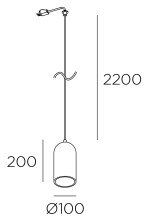

Eclipse Conic for Deltatrack

Francesc Vilaró

71-8480-05-DC

Pendant Eclipse Conic for Deltatrack E27 20W Metallic black

TECHNICAL FEATURES

IP20

Power (W) : Max. power 20W

Total power consumption of light (W) : 20W

Structure material : Concrete

Structure finish : Metallic black

Recommended light bulb : E27

Smart Compatible

- 71-8219-00-00: LightForLife

Voltage / frequency : 100-240V/50-60Hz

Warranty : 5 Years

Max. temperature : 25°C

LUMINOTECHNIC FEATURES

Lampholder: 1 x E27

LOGISTICS

Packaging: 165mm x 165mm x 300mm

4 Un

(71-8480)

(*)