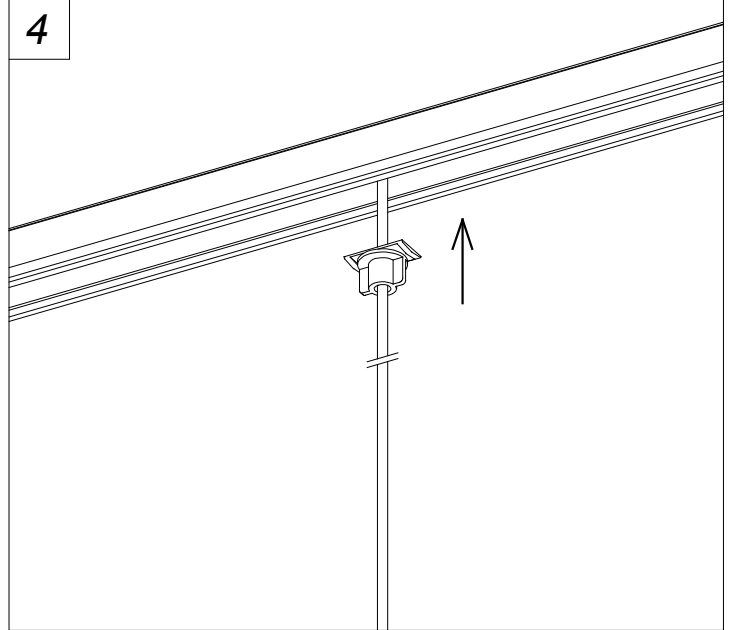

LUMINOTECHNIC FEATURES

Lampholder: 1 x E27

LOGISTICS

Packaging: 165mm x 165mm x 300mm

4 Un

(71-8480)

(*)