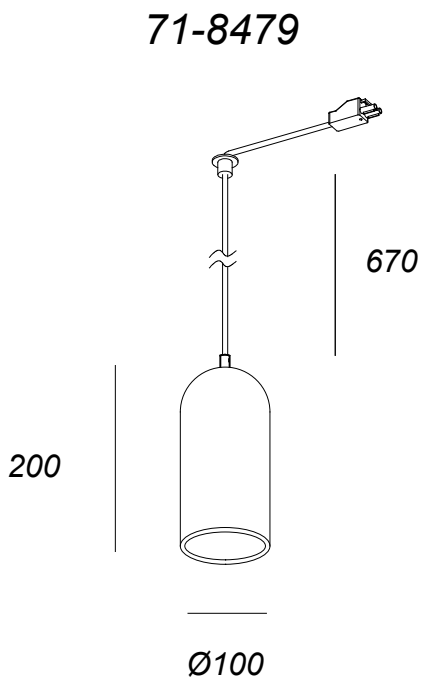

Eclipse Conic for Deltatrack

Francesc Vilaró

71-8480-05-DC

Pendant Eclipse Conic for Deltatrack E27 20W Metallic black

TECHNICAL FEATURES

IP20

Power (W) : Max. power 20W

Total power consumption of light (W) : 20W

Structure material : Concrete

Structure finish : Metallic black

Recommended light bulb : E27

Smart Compatible

- 71-8219-00-00: LightForLife

Voltage / frequency : 100-240V/50-60Hz

Warranty : 5 Years

Max. temperature : 25°C

LUMINOTECHNIC FEATURES

Lampholder: 1 x E27

LOGISTICS

Packaging: 165mm x 165mm x 300mm

4 Un

(71-8480)

(*)