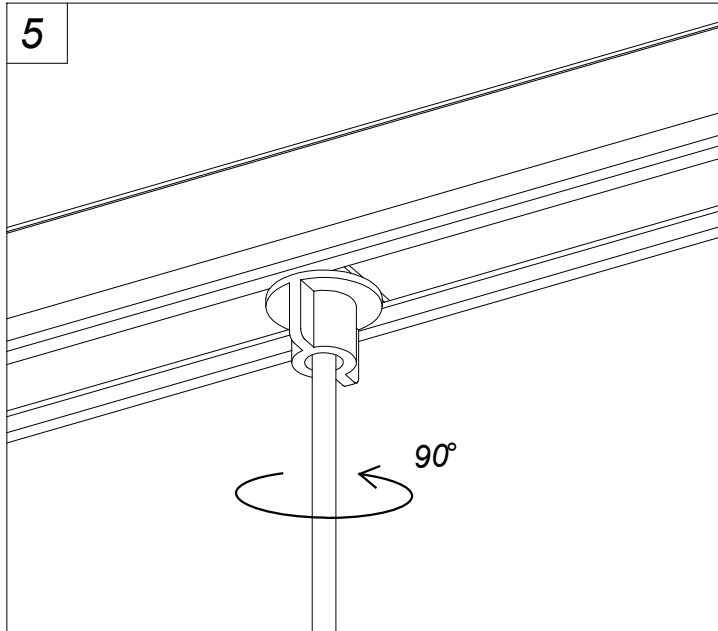

LUMINOTECHNIC FEATURES

Lampholder: 1 x E27

LOGISTICS

Packaging: 165mm x 165mm x 300mm

4 Un

(71-8480)

(*)