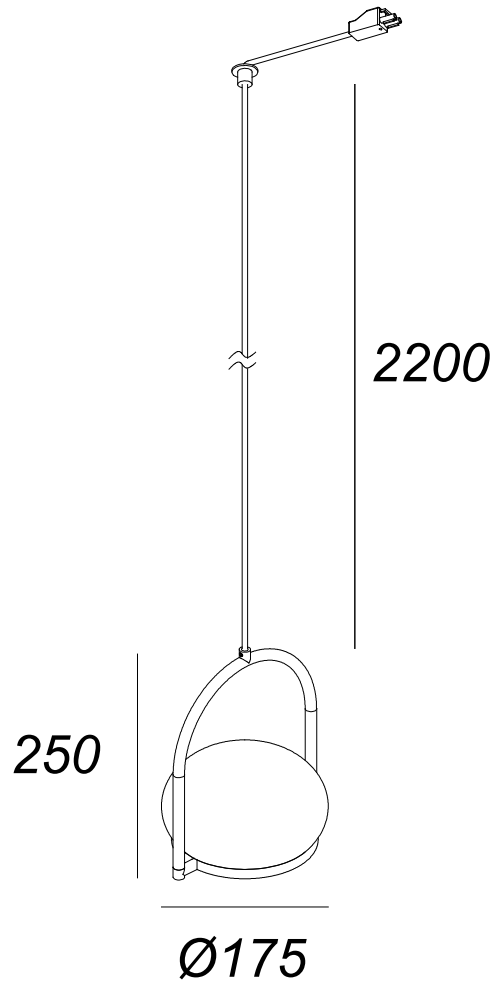

Coco Single for Deltatrack

Francesc Vilaró

71-8488-ET-M1

Pendant Coco Single for Deltatrack E14 7W Painted gold

TECHNICAL FEATURES

IP20

Power (W) : Max. power 7W

Total power consumption of light (W) : 7W

Structure material : Steel, Aluminium

Structure finish : Painted gold

Diffuser material : Polycarbonate

Diffuser finish : White

Recommended light bulb : E14

Voltage / frequency : 100-240V/50-60Hz

Warranty : 5 Years

Max. temperature : 25°C

LUMINOTECHNIC FEATURES

Lampholder: 1 x E14

LOGISTICS

8 Un

71-8487

71-8488

1