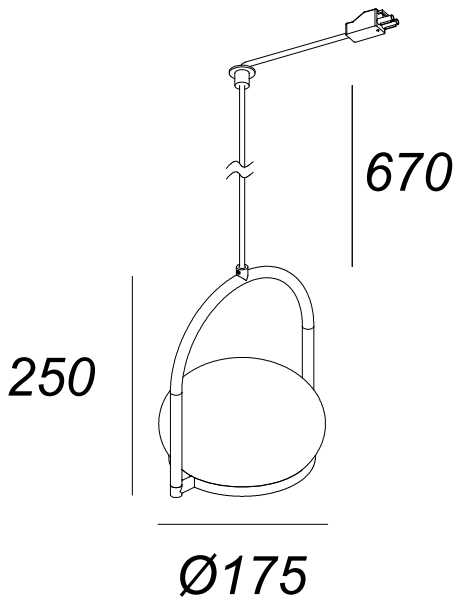

Coco Single for Deltatrack

Francesc Vilaró

71-8488-ET-M1

Pendant Coco Single for Deltatrack E14 7W Painted gold

TECHNICAL FEATURES

IP20

Power (W) : Max. power 7W

Total power consumption of light (W) : 7W

Max. temperature : 25°C

LUMINOTECHNIC FEATURES

Lampholder: 1 x E14

LOGISTICS

8 Un

71-8487

71-8488

1