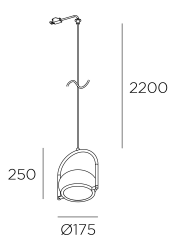

Coco Single for Deltatrack

Francesc Vilaró

71-8488-ET-M1

Pendant Coco Single for Deltatrack E14 7W Painted gold

TECHNICAL FEATURES

IP20

Power (W) : Max. power 7W

Total power consumption of light (W) : 7W

Structure material : Steel, Aluminium

Structure finish : Painted gold

Diffuser material : Polycarbonate

Diffuser finish : White

Recommended light bulb : E14

Voltage / frequency : 100-240V/50-60Hz

Warranty : 5 Years