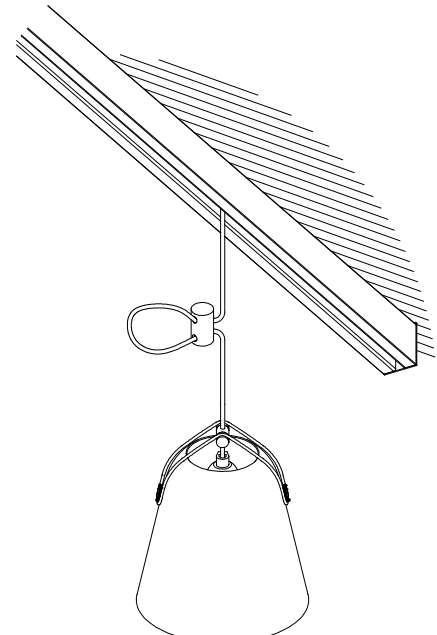

Napa Small for Deltatrack

Francesc Vilaró

71-8490-DN-DN

Pendant Napa Small for Deltatrack E27 23W Matte gold

TECHNICAL FEATURES

IP20

Power (W) : Max. power 23W

Voltage / frequency : 100-240V/50-60Hz

Total power consumption of light (W) : 23W

Warranty : 5 Years

Structure material : Steel

Max. temperature : 25°C

Structure finish : Matte gold

Recommended light bulb : E27

Smart Compatible

- 71-8219-00-00: LightForLife

LUMINOTECHNIC FEATURES

Lampholder: 1 x E27

LOGISTICS

Packaging: 240mm x 240mm x 310mm

8 Un

71-8489

71-8491

71-8490

71-8492

1

2

(71-8490; 71-8492)

(*)