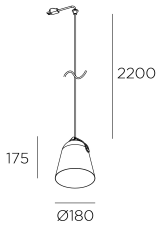

Napa Small for Deltatrack

Francesc Vilaró

71-8490-DN-DN

Pendant Napa Small for Deltatrack E27 23W Matte gold

TECHNICAL FEATURES

IP20

Power (W) : Max. power 23W

Voltage / frequency : 100-240V/50-60Hz

Total power consumption of light (W) : 23W

Warranty : 5 Years

Structure material : Steel

Max. temperature : 25°C

Structure finish : Matte gold

Recommended light bulb : E27

Smart Compatible

- 71-8219-00-00: LightForLife

LUMINOTECHNIC FEATURES

Lampholder: 1 x E27

LOGISTICS

Packaging: 240mm x 240mm x 310mm

8 Un

71-8489

71-8491

71-8490