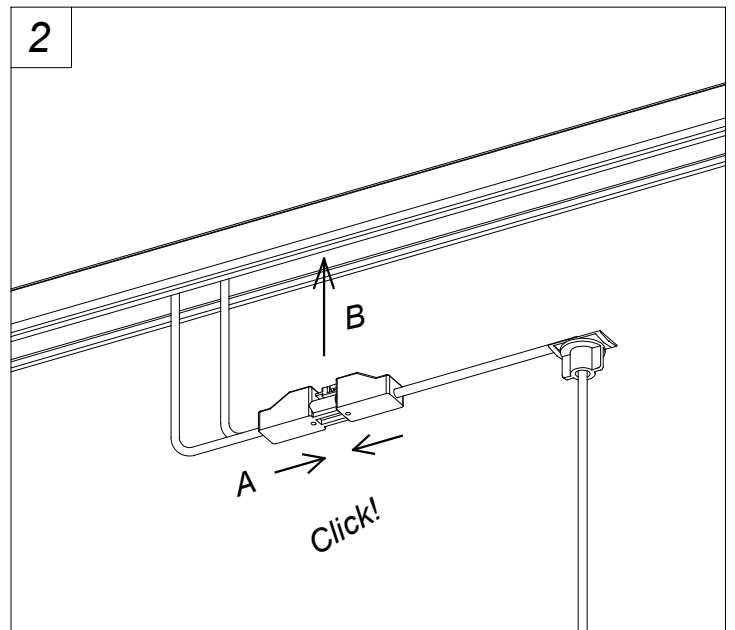

71-8489

71-8491

71-8490

71-8492

1

2