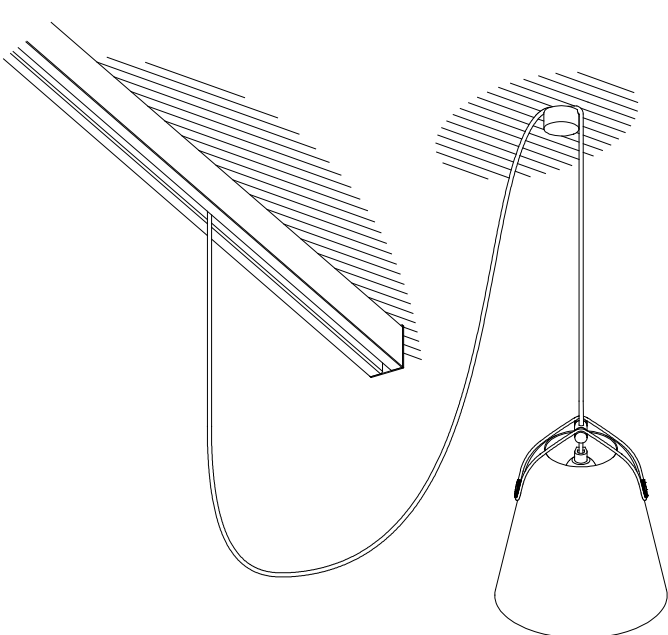

Napa Small for Deltatrack

Francesc Vilaró

71-8490-DN-DN

Pendant Napa Small for Deltatrack E27 23W Matte gold

TECHNICAL FEATURES

IP20

Power (W) : Max. power 23W

Voltage / frequency : 100-240V/50-60Hz

Total power consumption of light (W) : 23W

Warranty : 5 Years

Structure material : Steel

Max. temperature : 25°C

Structure finish : Matte gold

Recommended light bulb : E27

Smart Compatible

- 71-8219-00-00: LightForLife

LUMINOTECHNIC FEATURES

Lampholder: 1 x E27

LOGISTICS

Packaging: 240mm x 240mm x 310mm

8 Un

71-8489

71-8491

71-8490

71-8492

1

2

(71-8490; 71-8492)

(*)