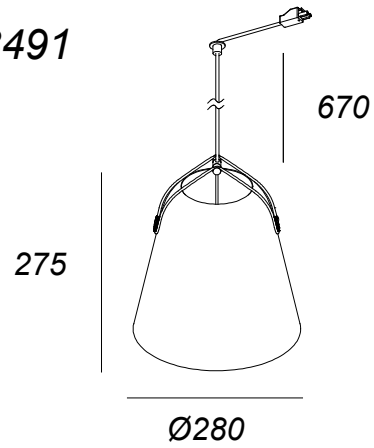

Napa Small for Deltatrack

Francesc Vilaró

71-8490-DN-DN

Pendant Napa Small for Deltatrack E27 23W Matte gold

TECHNICAL FEATURES

IP20

Power (W) : Max. power 23W

Voltage / frequency : 100-240V/50-60Hz

Total power consumption of light (W) : 23W

Warranty : 5 Years

Structure material : Steel

Max. temperature : 25°C

Structure finish : Matte gold

Recommended light bulb : E27

Smart Compatible

- 71-8219-00-00: LightForLife

LUMINOTECHNIC FEATURES

Lampholder: 1 x E27

LOGISTICS

Packaging: 240mm x 240mm x 310mm

8 Un

71-8489

71-8491

71-8490