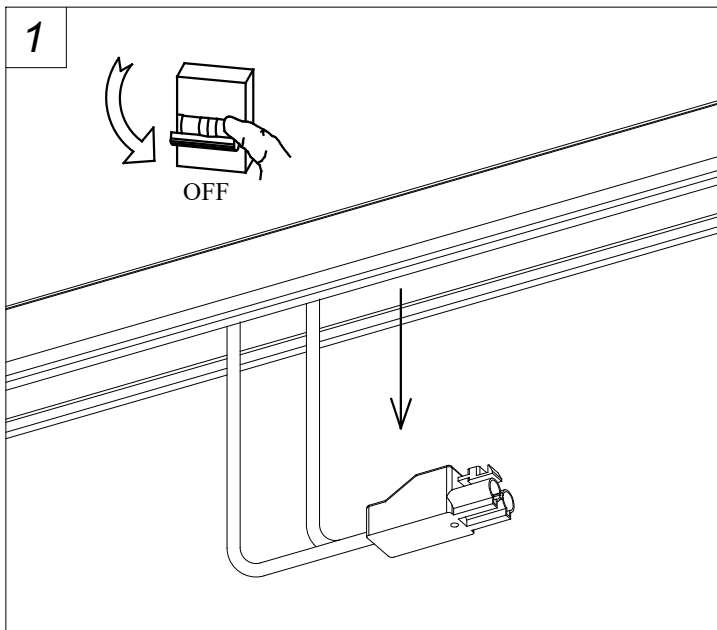

71-8489

71-8491

71-8490

71-8492

1

2