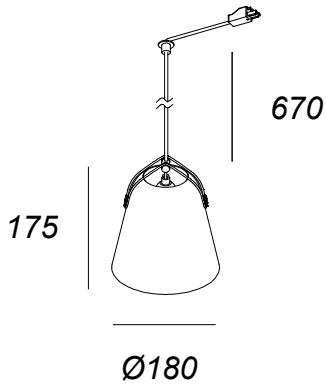

Napa Small for Deltatrack

Francesc Vilaró

71-8490-DN-DN

Pendant Napa Small for Deltatrack E27 23W Matte gold

TECHNICAL FEATURES

IP20

Power (W) : Max. power 23W

Voltage / frequency : 100-240V/50-60Hz

Total power consumption of light (W) : 23W

Warranty : 5 Years

Structure material : Steel

Max. temperature : 25°C

Structure finish : Matte gold

Recommended light bulb : E27

Smart Compatible

- 71-8219-00-00: LightForLife

LUMINOTECHNIC FEATURES

Lampholder: 1 x E27

LOGISTICS

Packaging: 240mm x 240mm x 310mm

8 Un

71-8489

71-8491

71-8490