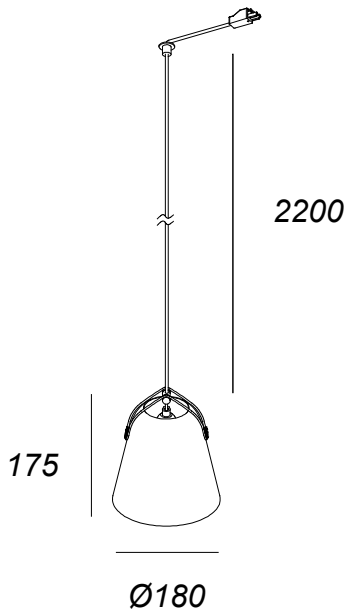

Napa Small for Deltatrack

Francesc Vilaró

71-8490-DN-DN

Pendant Napa Small for Deltatrack E27 23W Matte gold

TECHNICAL FEATURES

IP20

Power (W) : Max. power 23W

Voltage / frequency : 100-240V/50-60Hz

Total power consumption of light (W) : 23W

Warranty : 5 Years

Structure material : Steel

Max. temperature : 25°C

Structure finish : Matte gold

Recommended light bulb : E27

Smart Compatible

- 71-8219-00-00: LightForLife

LUMINOTECHNIC FEATURES

Lampholder: 1 x E27

LOGISTICS

Packaging: 240mm x 240mm x 310mm

8 Un

71-8489

71-8491

71-8490