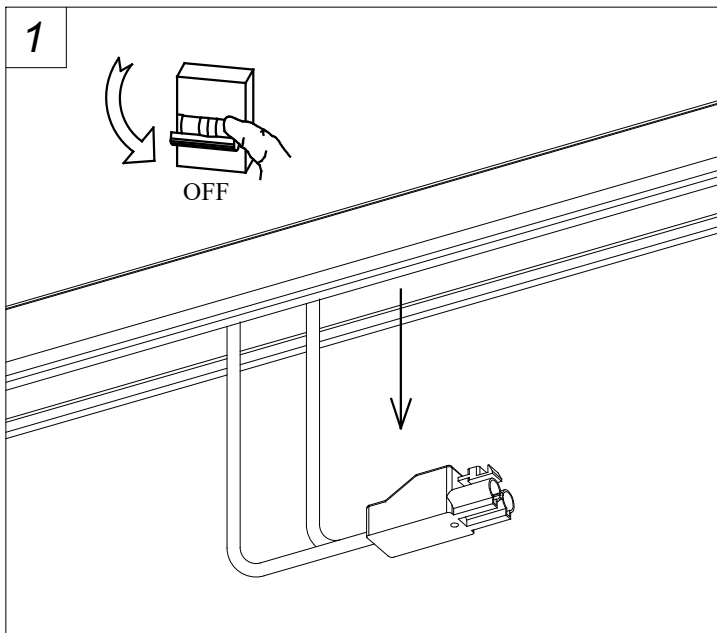

71-8489

71-8491

71-8490

71-8492

1

2