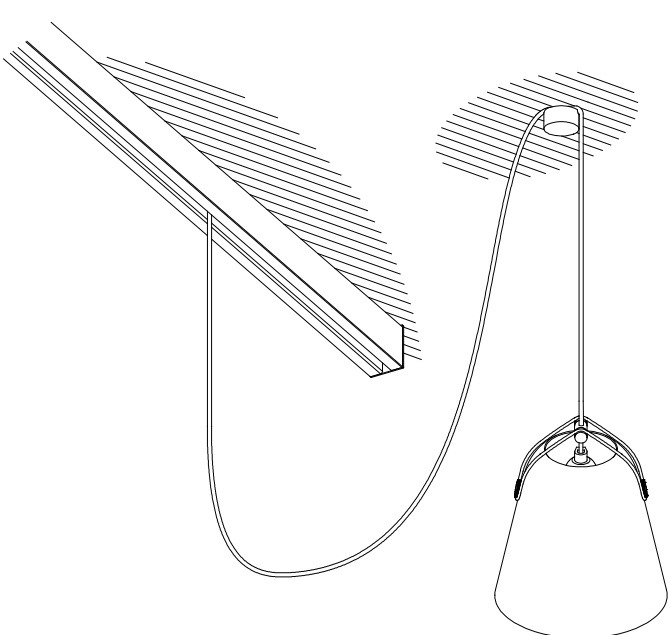

(71-8490; 71-8492)