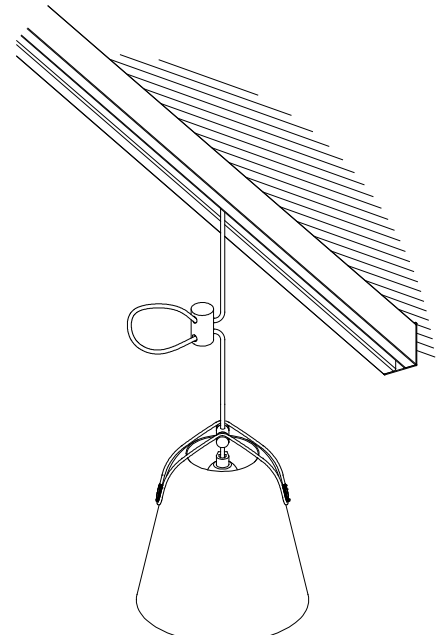

(71-8490; 71-8492)