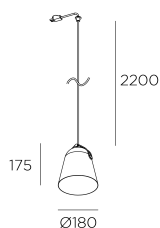

Napa Small for Deltatrack

Francesc Vilaró

71-8490-EM-EM

Pendant Napa Small for Deltatrack E27 23W Stone grey

TECHNICAL FEATURES

IP20

Power (W) : Max. power 23W

Total power consumption of light (W) : 23W

Structure material : Steel

Structure finish : Stone grey

Recommended light bulb : E27

Smart Compatible

- 71-8219-00-00: LightForLife

Voltage / frequency : 100-240V/50-60Hz

Warranty : 5 Years

Max. temperature : 25°C

LUMINOTECHNIC FEATURES

Lampholder: 1 x E27

LOGISTICS

Packaging: 240mm x 240mm x 310mm

8 Un

71-8489

71-8491

71-8490