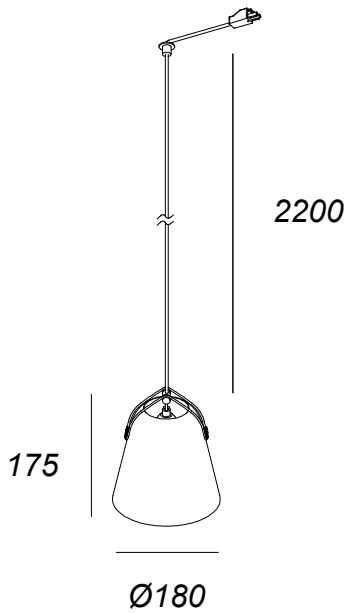

Napa Small for Deltatrack

Francesc Vilaró

71-8490-EM-EM

Pendant Napa Small for Deltatrack E27 23W Stone grey

TECHNICAL FEATURES

IP20

Power (W) : Max. power 23W

Total power consumption of light (W) : 23W

Structure material : Steel

Structure finish : Stone grey

Recommended light bulb : E27

Smart Compatible

- 71-8219-00-00: LightForLife

Voltage / frequency : 100-240V/50-60Hz

Warranty : 5 Years

Max. temperature : 25°C

LUMINOTECHNIC FEATURES

Lampholder: 1 x E27

LOGISTICS

Packaging: 240mm x 240mm x 310mm

8 Un

71-8489

71-8491

71-8490