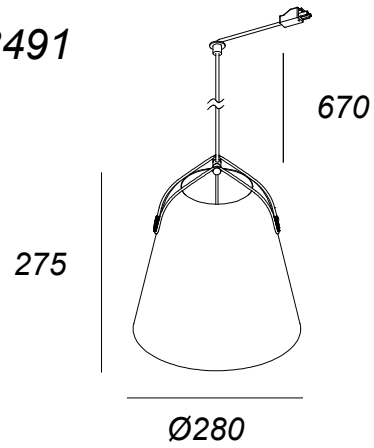

Napa Small for Deltatrack

Francesc Vilaró

71-8490-EM-EM

Pendant Napa Small for Deltatrack E27 23W Stone grey

TECHNICAL FEATURES

IP20

Power (W) : Max. power 23W

Total power consumption of light (W) : 23W

LUMINOTECHNIC FEATURES

Lampholder: 1 x E27

LOGISTICS

Packaging: 240mm x 240mm x 310mm

8 Un

71-8489

71-8491

71-8490

71-8492

1

2

(3)

4

5

6

7