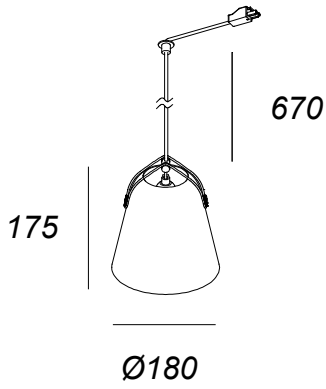

Napa Small for Deltatrack

Francesc Vilaró

71-8490-EM-EM

Pendant Napa Small for Deltatrack E27 23W Stone grey

TECHNICAL FEATURES

IP20

Power (W) : Max. power 23W

Total power consumption of light (W) : 23W

LUMINOTECHNIC FEATURES

Lampholder: 1 x E27

LOGISTICS

Packaging: 240mm x 240mm x 310mm

8 Un

71-8489

71-8491

71-8490

71-8492

1

2

(3)

4

5

6

7