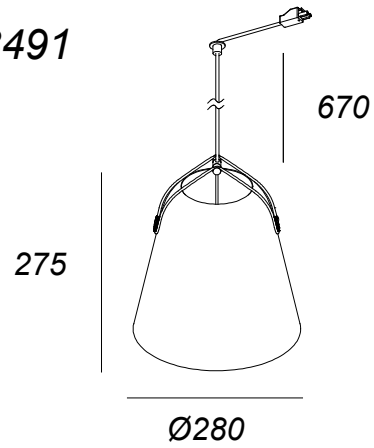

Napa Big for Deltatrack

Francesc Vilaró

71-8492-EM-EM

Pendant Napa Big for Deltatrack E27 23W Stone grey

TECHNICAL FEATURES

IP20

Power (W) : Max. power 23W

Total power consumption of light (W) : 23W

LUMINOTECHNIC FEATURES

Lampholder: 1 x E27

LOGISTICS

Packaging: 340mm x 340mm x 380mm

4 Un

71-8489

71-8491

71-8490