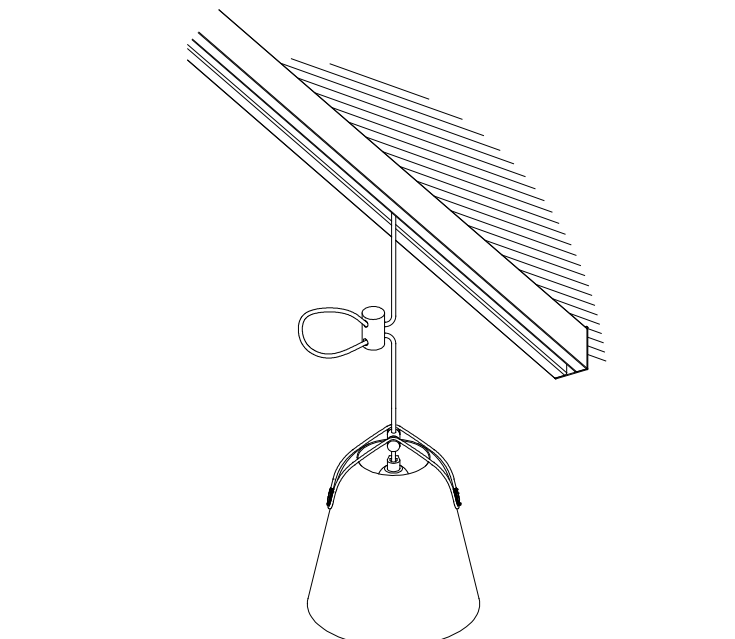

Napa Big for Deltatrack

Francesc Vilaró

71-8492-EM-EM

Pendant Napa Big for Deltatrack E27 23W Stone grey

TECHNICAL FEATURES

IP20

Power (W) : Max. power 23W

Total power consumption of light (W) : 23W

Structure material : Steel

Structure finish : Stone grey

Recommended light bulb : E27

Smart Compatible

- 71-8219-00-00: LightForLife

Voltage / frequency : 100-240V/50-60Hz

Warranty : 5 Years

Max. temperature : 25°C

LUMINOTECHNIC FEATURES

Lampholder: 1 x E27

LOGISTICS

Packaging: 340mm x 340mm x 380mm

4 Un

71-8489

71-8491

71-8490

71-8492

1

2

(71-8490; 71-8492)

(*)