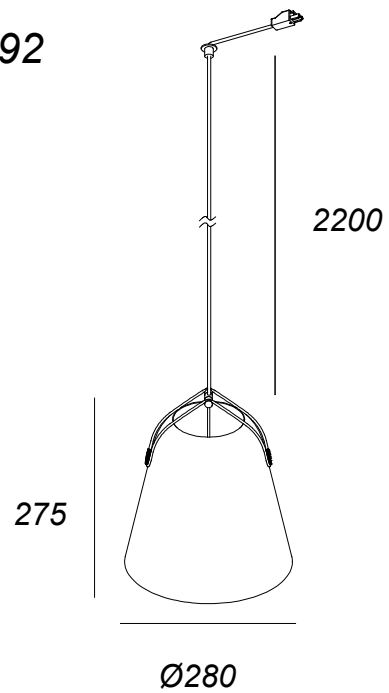

71-8489

71-8491

71-8490

71-8492

1

2