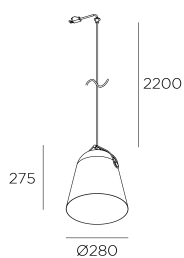

Napa Big for Deltatrack

Francesc Vilaró

71-8492-EM-EM

Pendant Napa Big for Deltatrack E27 23W Stone grey

TECHNICAL FEATURES

IP20

Power (W) : Max. power 23W

Total power consumption of light (W) : 23W

Structure material : Steel

Structure finish : Stone grey

Recommended light bulb : E27

Smart Compatible

- 71-8219-00-00: LightForLife

Voltage / frequency : 100-240V/50-60Hz

Warranty : 5 Years

Max. temperature : 25°C

LUMINOTECHNIC FEATURES

Lampholder: 1 x E27

LOGISTICS

Packaging: 340mm x 340mm x 380mm

4 Un

71-8489

71-8491

71-8490