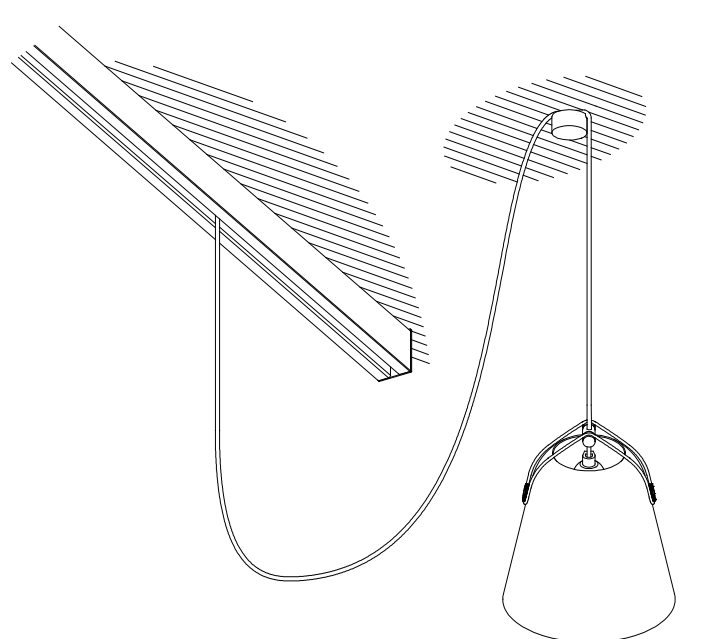

Napa Big for Deltatrack

Francesc Vilaró

71-8492-EM-EM

Pendant Napa Big for Deltatrack E27 23W Stone grey

TECHNICAL FEATURES

IP20

Power (W) : Max. power 23W

Total power consumption of light (W) : 23W

Structure material : Steel

Structure finish : Stone grey

Recommended light bulb : E27

Smart Compatible

- 71-8219-00-00: LightForLife

Voltage / frequency : 100-240V/50-60Hz

Warranty : 5 Years

Max. temperature : 25°C

LUMINOTECHNIC FEATURES

Lampholder: 1 x E27

LOGISTICS

Packaging: 340mm x 340mm x 380mm

4 Un

71-8489

71-8491

71-8490

71-8492

1

2

(71-8490; 71-8492)

(*)