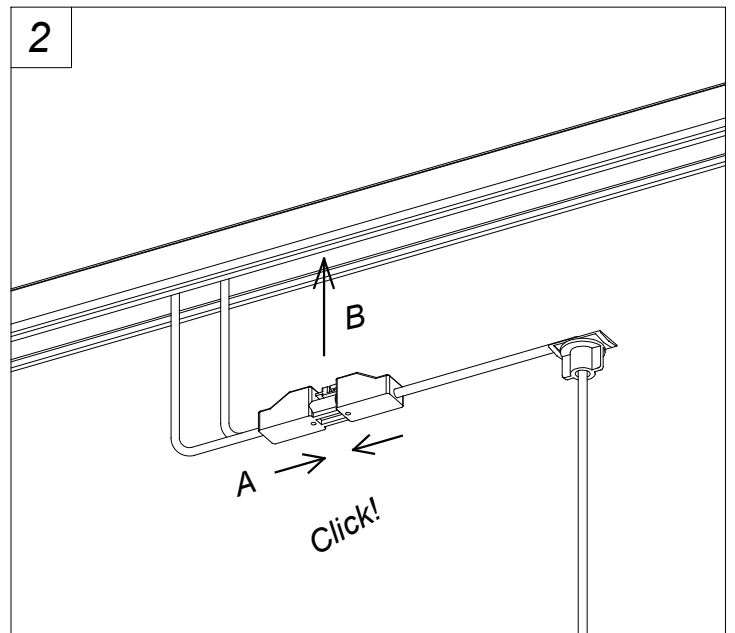

71-8489

71-8491

71-8490

71-8492

1

2