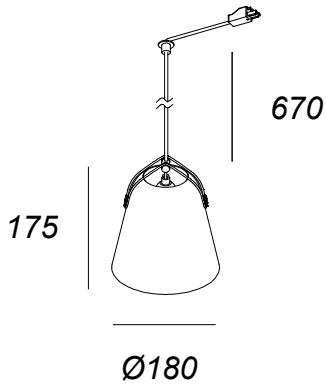

Napa Big for Deltatrack

Francesc Vilaró

71-8492-EM-EM

Pendant Napa Big for Deltatrack E27 23W Stone grey

TECHNICAL FEATURES

IP20

Power (W) : Max. power 23W

Total power consumption of light (W) : 23W

LUMINOTECHNIC FEATURES

Lampholder: 1 x E27

LOGISTICS

Packaging: 340mm x 340mm x 380mm

4 Un

71-8489

71-8491

71-8490