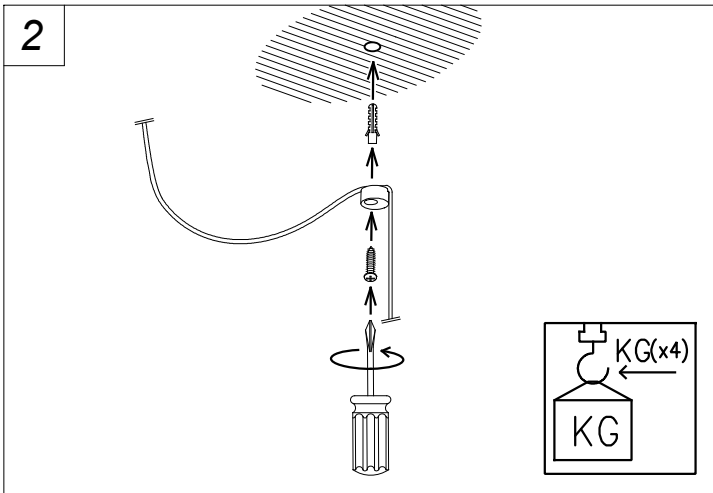

Napa Big for Deltatrack

Francesc Vilaró

71-8492-EM-EM

Pendant Napa Big for Deltatrack E27 23W Stone grey

TECHNICAL FEATURES

IP20

Power (W) : Max. power 23W

Total power consumption of light (W) : 23W

LUMINOTECHNIC FEATURES

Lampholder: 1 x E27

LOGISTICS

Packaging: 340mm x 340mm x 380mm

4 Un

71-8489

71-8491

71-8490

71-8492

1

2

(71-8490; 71-8492)

(*)