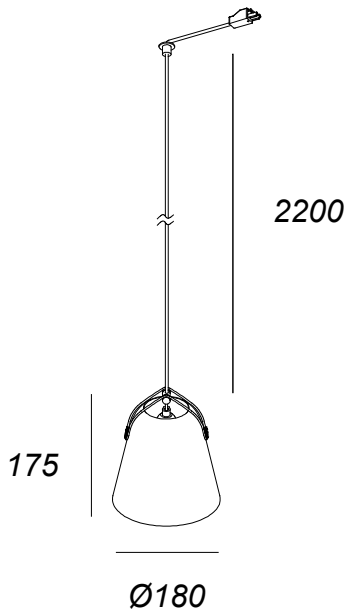

Napa Big for Deltatrack

Francesc Vilaró

71-8492-EM-EM

Pendant Napa Big for Deltatrack E27 23W Stone grey

TECHNICAL FEATURES

IP20

Power (W) : Max. power 23W

Total power consumption of light (W) : 23W

Structure material : Steel

Structure finish : Stone grey

Recommended light bulb : E27

Smart Compatible

- 71-8219-00-00: LightForLife

Voltage / frequency : 100-240V/50-60Hz

Warranty : 5 Years

Max. temperature : 25°C

LUMINOTECHNIC FEATURES

Lampholder: 1 x E27

LOGISTICS

Packaging: 340mm x 340mm x 380mm

4 Un

71-8489

71-8491

71-8490