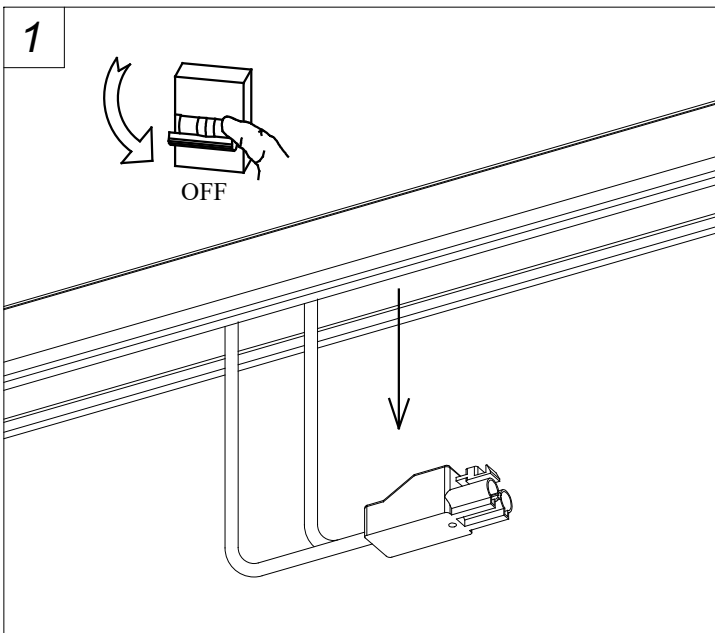

71-8489

71-8491

71-8490

71-8492

1

2