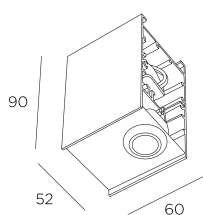

Infinite Up&Down Enlighted One Sensor

71-A264-14-SE

Leds C4 Team

White DALI D4i One Sensor Up&Down

TECHNICAL FEATURES

Structure material : Aluminium

Warranty : 5 Years

Structure finish : White

Max. temperature : 25°C

Diffuser material : Polycarbonate

Energy efficiency : Light bulb not included

Diffuser finish : Negre

LOGISTICS