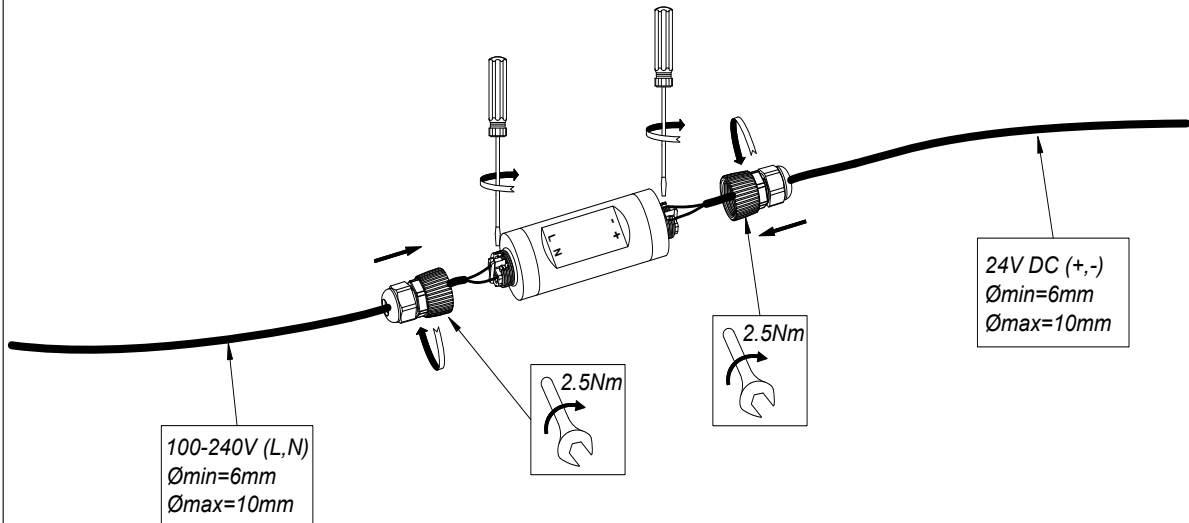

LEDS C4⁺

buriable power supply

1