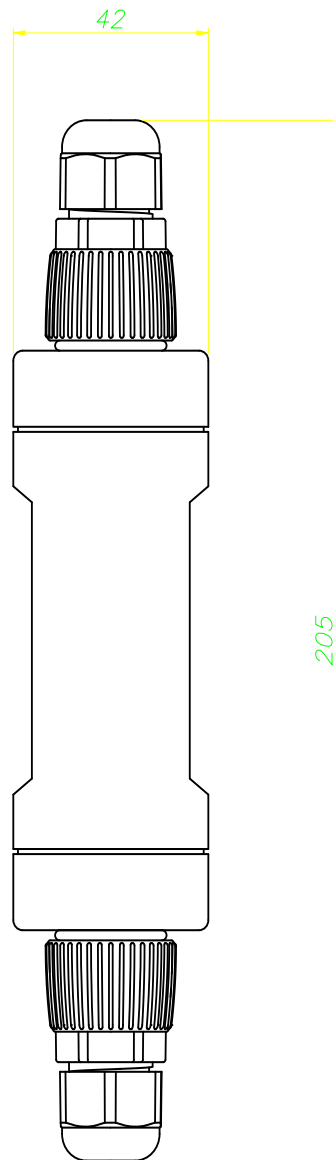

Power Supply 24V

71-E101-05-05

Watertight power supply with IP67 connectors

TECHNICAL FEATURES

IP65

Structure material : Polycarbonate

Equipment included : Yes, electronic

Structure finish : Metallic black

Voltage / frequency : 100-240V/50-60Hz

Warranty : 2 Years

Seaside : Yes

LOGISTICS

Packaging: 210mm x 45mm x 45mm

 24 Un

LEDS C4⁺

71-E101