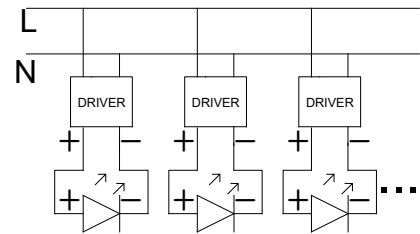

LEDS C4⁺

BENTO TRIM