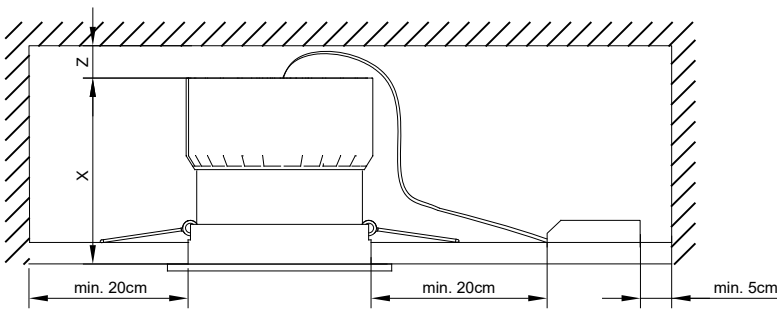

UGR	
S=0.250	
Ceiling / cavity	0.7
Walls	0.5
Working Plane	0.2
Room dimensions	X=4H, Y=8H
UGR crosswise	15.7
UGR lengthwise	13.8

UGR  
 UGR crosswise: 15.7  
 UGR lengthwise: 13.8

**LOGISTICS**

Net weight (kg): 0.39  
 Packaged weight (kg): 0.52

# BENTO TRIM

	40x168
	0-18
X	39
Z	min.20mm

Vout	17.4V
Iout max.	0.7A

2

3

4