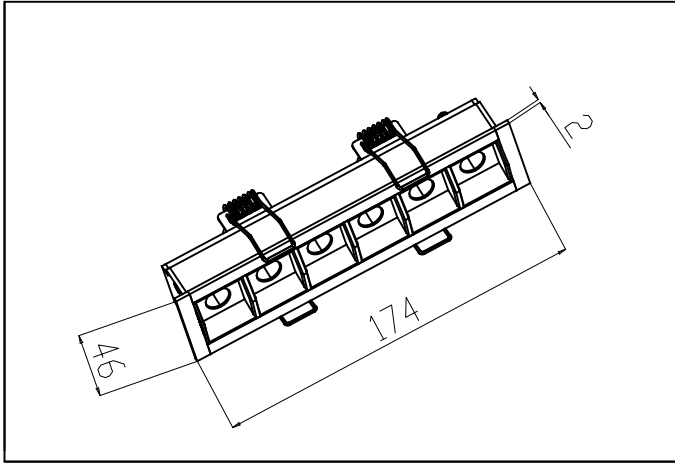

UGR	
S=0.250	
Ceiling / cavity	0.7
Walls	0.5
Working Plane	0.2
Room dimensions	X=4H, Y=8H
UGR crosswise	15.7
UGR lengthwise	13.8

UGR  
 UGR crosswise: 15.7  
 UGR lengthwise: 13.8

**LOGISTICS**

Net weight (kg): 0.39  
 Packaged weight (kg): 0.52

# BENTO TRIM

	40x168
	0-18
X	39
Z	min.20mm

Vout	17.4V
Iout max.	0.7A

2

3

4