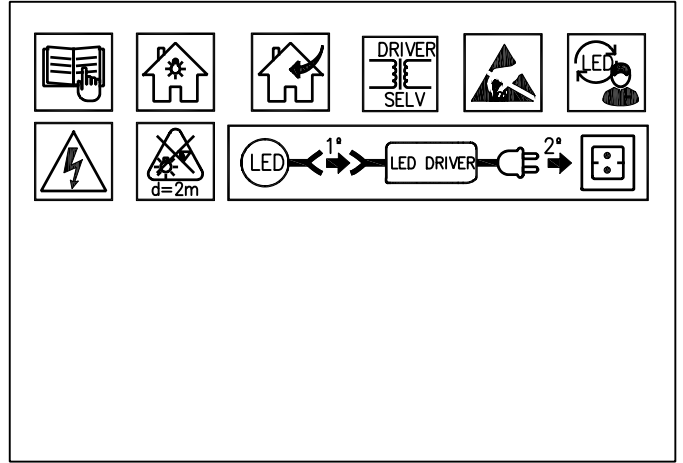

LEDS C4⁺

BENTO TRIM