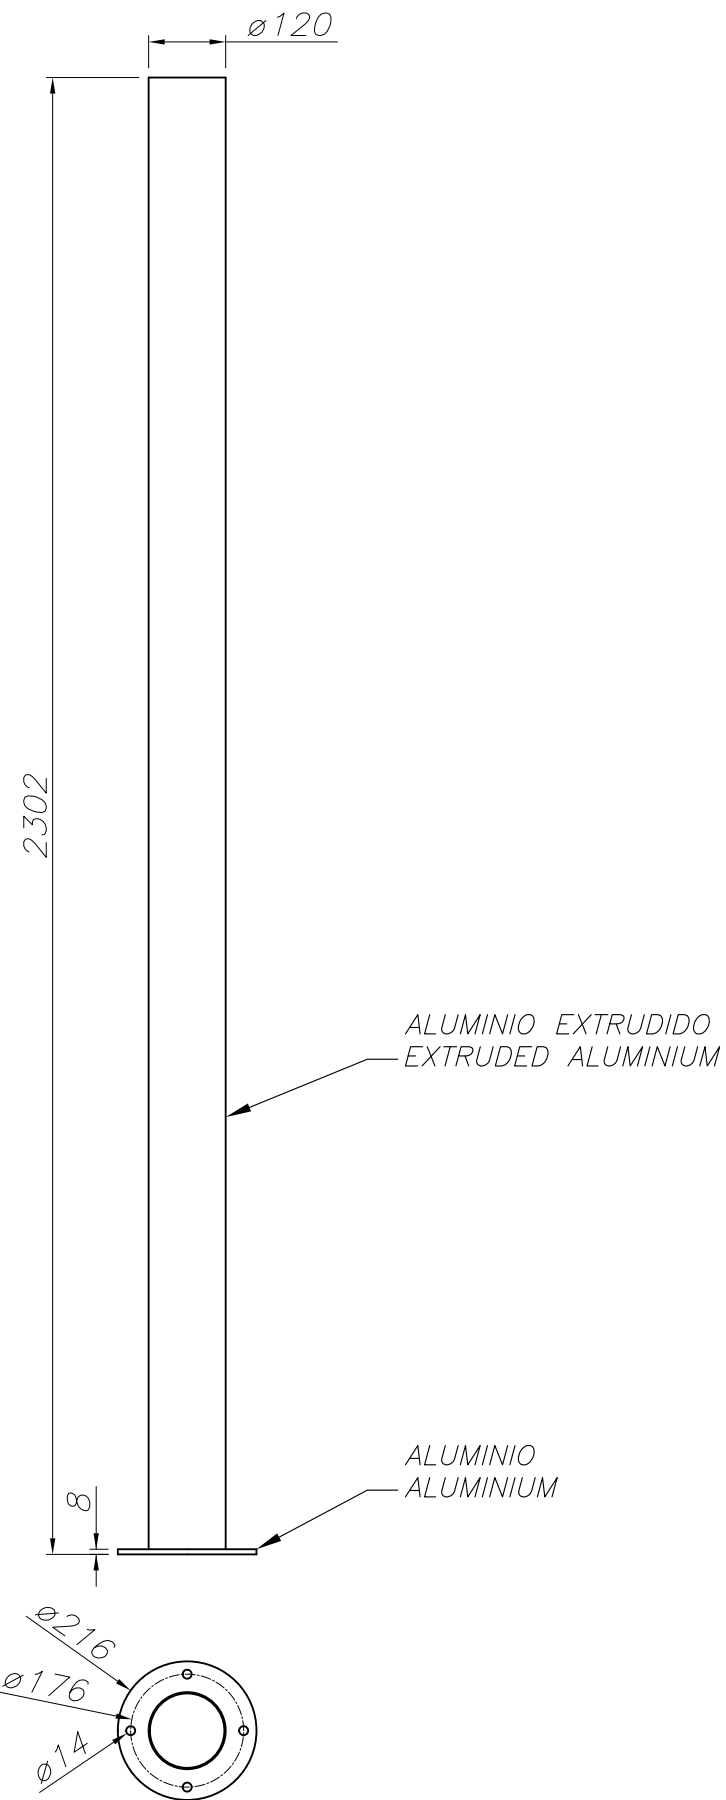

81-9915-Z5-Z5

V0

Lyon Outdoor Structure 2310mm Streetlight

Designer: LEDS C4

**Description**

LYON column 2310 mm in height in dark grey finish, head not included

	Finish	Material
Structure	Urban grey	Aluminium
Diffuser	Transparent	Polycarbonate

**TECHNICAL CHARACTERISTICS****Luminaire**

Double cable exit: No
 Drainage: No
 Seaside: Yes
 Uv Protection: Yes
 Warranty: 2 Years

Logistics

EAN Code: 8435381495947
 Net Weight (Kg): 5.45
 Weight in Kg (packaged): 7.08
 Packing: 2335 x 230 x 240
 Masterbox: 1

The photograph may not match the reference exactly. Please read the product description to identify the finish.

OPTIONAL ACCESSORIES

71-9957-48-48

Floor mounting bolts

Structure material: Steel, Stainless steel AISI304

Dimensions: NA x NA x NA

Net Weight (Kg): 1.12

PLANTILLA DE INSTALACIÓN
INSTALLATION TEMPLATE