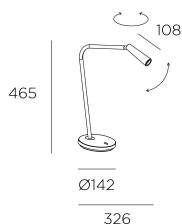

Gamma Table lamp

Designer: Josep Patsi

**Description**

Table lamp Gamma LED 2.2W 2700K Urban grey 125lm

	Finish	Material
Structure	Urban grey	Steel Aluminium

**TECHNICAL CHARACTERISTICS****Light source**

Light source: LED CREE
 Light source power (W): 2.2W
 Luminaire total power (W): 3.5W
 Color temperature: LED warm-white
 2700K
 CRI: 80
 Photobiological risk: RG2
 Real Lumen: 125
 Qty Leds: 1
 Lm/Real W: 36
 Life Time: 50.000h L80B20
 Bin / Grup: 8A3/8D2
 MacAdam steps: 3
 UGR: 20

Energy Efficiency: LED A++
 EAN Code: 8435526862078
 Net Weight (Kg): 1.3
 Weight in Kg (packaged): 2.4
 Packing: 390 x 220 x 520
 Masterbox: 2

The photograph may not match the reference exactly. Please read the product description to identify the finish.