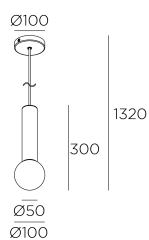

### TECHNICAL FEATURES

IP44

Power (W) : Max. power 7W

Structure material : Steel

Structure finish : Chrome

Diffuser material : Glass

Diffuser finish : Opal white

Recommended light bulb : E14

### LUMINOTECHNIC FEATURES

Lampholder: 1 x E14

### LOGISTICS

Net weight (kg): 0.78

Packaged weight (kg): 1.19

Packaging: 360mm x 165mm x 135mm

6 Un