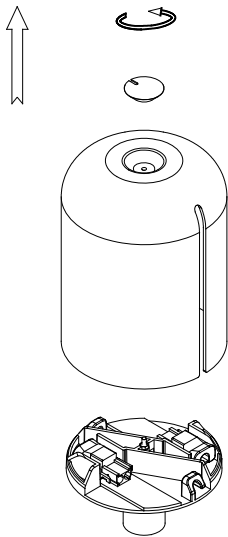

#### LOGISTICS

Net weight (kg): 1.85

Packaged weight (kg): 2.86

1 Un

71-7388

71-7389

71-8364

1

2

3

4

<b>A</b>	500mm	1000mm	1500mm
<b>B</b>	2160mm	2110mm	2030mm
<b>B*</b>	2210mm	2160mm	2080mm

\* 00-8368, 8376, 8384

5

<b>A</b>	500mm	1000mm	1500mm
<b>B</b>	1930mm	1680mm	1430mm
<b>B*</b>	1980mm	1680mm	1480mm
<b>C</b>	250mm	500mm	750mm