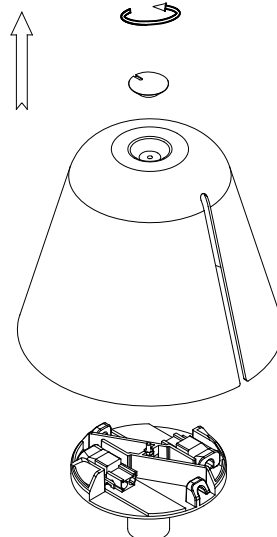

#### LOGISTICS

Net weight (kg): 1.85

Packaged weight (kg): 2.86

1 Un

71-7388

71-7389

71-8364

1

2

3

4

<b>A</b>	500mm	1000mm	1500mm
<b>B</b>	2160mm	2110mm	2030mm
<b>B*</b>	2210mm	2160mm	2080mm

\* 00-8368, 8376, 8384

5

<b>A</b>	500mm	1000mm	1500mm
<b>B</b>	1930mm	1680mm	1430mm
<b>B*</b>	1980mm	1680mm	1480mm
<b>C</b>	250mm	500mm	750mm