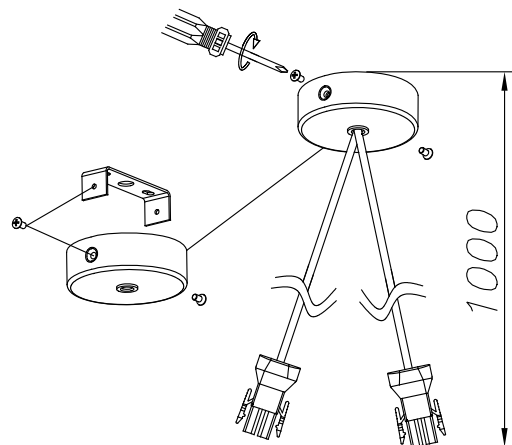

Total power consumption of light (W) : 23W

Warranty : 5 Years

Structure material : Aluminium

Max. temperature : 25°C

Structure finish : Metallic black

Recommended light bulb : E27

LUMINOTECHNIC FEATURES

Lampholder: 3 x E27

2

3

4

| | | | |
|-----------|--------|--------|--------|
| A | 500mm | 1000mm | 1500mm |
| B | 1140mm | 1040mm | 830mm |
| B* | 1190mm | 1090mm | 880mm |

* 00-8372, 8380, 8388

5

| | | | |
|-----------|-------|--------|--------|
| A | 500mm | 1000mm | 1500mm |
| B | 930mm | 680mm | 430mm |
| B* | 980mm | 730mm | 480mm |
| C | 250mm | 500mm | 750mm |