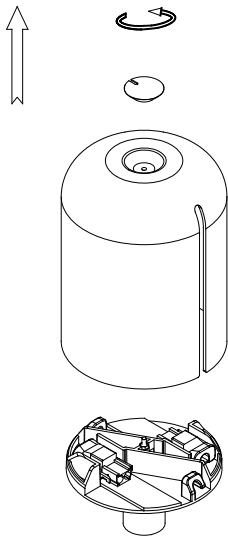

Attic 3 bodies Rectangular Shape 2200mm

00-8374-05-DL

Leds C4 Team

Pendant Attic 3 bodies Rectangular Shape 2200mm E27 23W Metallic black

TECHNICAL FEATURES

IP20

Power (W) : Max. power 23W

Voltage / frequency : 100-240V/50-60Hz

Total power consumption of light (W) : 23W

Warranty : 5 Years

Structure material : Aluminium

Max. temperature : 25°C

Structure finish : Metallic black

Recommended light bulb : E27

LUMINOTECHNIC FEATURES

Lampholder: 3 x E27

LOGISTICS

Net weight (kg): 2.6

Packaged weight (kg): 3.83

1 Un

71-7388

71-7389

71-8364

1

2

3

4

| | | | |
|-----------|--------|--------|--------|
| A | 500mm | 1000mm | 1500mm |
| B | 1140mm | 1040mm | 830mm |
| B* | 1190mm | 1090mm | 880mm |

* 00-8372, 8380, 8388

5

| | | | |
|-----------|-------|--------|--------|
| A | 500mm | 1000mm | 1500mm |
| B | 930mm | 680mm | 430mm |
| B* | 980mm | 730mm | 480mm |
| C | 250mm | 500mm | 750mm |