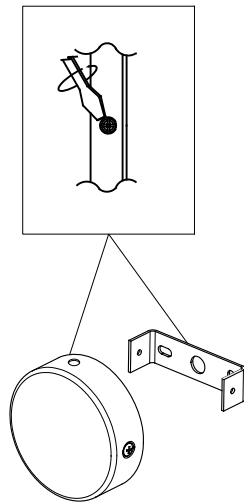

Attic 3 bodies Rectangular Shape 2200mm

00-8374-05-DL

Leds C4 Team

Pendant Attic 3 bodies Rectangular Shape 2200mm E27 23W Metallic black

TECHNICAL FEATURES

IP20

Power (W) : Max. power 23W

Voltage / frequency : 100-240V/50-60Hz

Total power consumption of light (W) : 23W

Warranty : 5 Years

Structure material : Aluminium

Max. temperature : 25°C

Structure finish : Metallic black

Recommended light bulb : E27

LUMINOTECHNIC FEATURES

Lampholder: 3 x E27

2

3

4

| | | | |
|-----------|--------|--------|--------|
| A | 500mm | 1000mm | 1500mm |
| B | 1140mm | 1040mm | 830mm |
| B* | 1190mm | 1090mm | 880mm |

* 00-8372, 8380, 8388

5

| | | | |
|-----------|-------|--------|--------|
| A | 500mm | 1000mm | 1500mm |
| B | 930mm | 680mm | 430mm |
| B* | 980mm | 730mm | 480mm |
| C | 250mm | 500mm | 750mm |