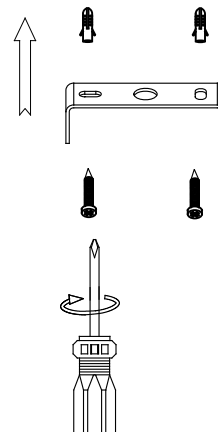

Attic 3 bodies Rectangular Shape 2200mm

00-8374-05-DL

Leds C4 Team

Pendant Attic 3 bodies Rectangular Shape 2200mm E27 23W Metallic black

TECHNICAL FEATURES

IP20

Power (W) : Max. power 23W

Voltage / frequency : 100-240V/50-60Hz

Total power consumption of light (W) : 23W

Warranty : 5 Years

Structure material : Aluminium

Max. temperature : 25°C

Structure finish : Metallic black

Recommended light bulb : E27

LUMINOTECHNIC FEATURES

Lampholder: 3 x E27

2

3

4

| | | | |
|-----------|--------|--------|--------|
| A | 500mm | 1000mm | 1500mm |
| B | 1140mm | 1040mm | 830mm |
| B* | 1190mm | 1090mm | 880mm |

* 00-8372, 8380, 8388

5

| | | | |
|-----------|-------|--------|--------|
| A | 500mm | 1000mm | 1500mm |
| B | 930mm | 680mm | 430mm |
| B* | 980mm | 730mm | 480mm |
| C | 250mm | 500mm | 750mm |