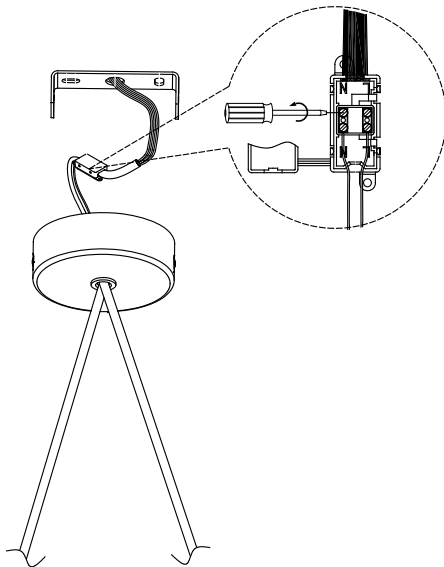

Attic 3 bodies Rectangular Shape 2200mm

00-8374-05-DL

Leds C4 Team

Pendant Attic 3 bodies Rectangular Shape 2200mm E27 23W Metallic black

TECHNICAL FEATURES

IP20

Power (W) : Max. power 23W

Voltage / frequency : 100-240V/50-60Hz

Total power consumption of light (W) : 23W

Warranty : 5 Years

Structure material : Aluminium

Max. temperature : 25°C

Structure finish : Metallic black

Recommended light bulb : E27

LUMINOTECHNIC FEATURES

Lampholder: 3 x E27

2

3

4

| | | | |
|-----------|--------|--------|--------|
| A | 500mm | 1000mm | 1500mm |
| B | 1140mm | 1040mm | 830mm |
| B* | 1190mm | 1090mm | 880mm |

* 00-8372, 8380, 8388

5

| | | | |
|-----------|-------|--------|--------|
| A | 500mm | 1000mm | 1500mm |
| B | 930mm | 680mm | 430mm |
| B* | 980mm | 730mm | 480mm |
| C | 250mm | 500mm | 750mm |