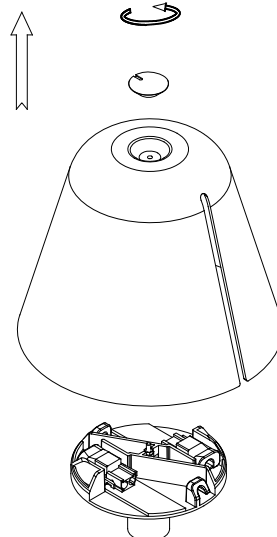

Attic 3 bodies Rectangular Shape 2200mm

00-8374-05-DL

Leds C4 Team

Pendant Attic 3 bodies Rectangular Shape 2200mm E27 23W Metallic black

TECHNICAL FEATURES

IP20

Power (W) : Max. power 23W

Voltage / frequency : 100-240V/50-60Hz

Total power consumption of light (W) : 23W

Warranty : 5 Years

Structure material : Aluminium

Max. temperature : 25°C

Structure finish : Metallic black

Recommended light bulb : E27

LUMINOTECHNIC FEATURES

Lampholder: 3 x E27

LOGISTICS

Net weight (kg): 2.6

Packaged weight (kg): 3.83

1 Un

71-7388

71-7389

71-8364

1

2

3

4

| | | | |
|-----------|--------|--------|--------|
| A | 500mm | 1000mm | 1500mm |
| B | 1140mm | 1040mm | 830mm |
| B* | 1190mm | 1090mm | 880mm |

* 00-8372, 8380, 8388

5

| | | | |
|-----------|-------|--------|--------|
| A | 500mm | 1000mm | 1500mm |
| B | 930mm | 680mm | 430mm |
| B* | 980mm | 730mm | 480mm |
| C | 250mm | 500mm | 750mm |