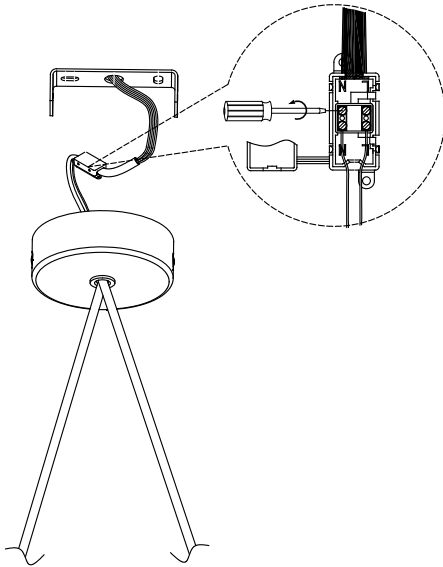

Attic 3 bodies Conic Shape 1200mm

Leds C4 Team

00-8379-05-DL

Pendant Attic 3 bodies Conic Shape 1200mm E27 23W Metallic black

TECHNICAL FEATURES

IP20

Power (W) : Max. power 23W

Voltage / frequency : 100-240V/50-60Hz

Total power consumption of light (W) : 69W

Warranty : 5 Years

Structure material : Aluminium

Max. temperature : 25°C

Structure finish : Metallic black

Recommended light bulb : E27

LUMINOTECHNIC FEATURES

Lampholder: 3 x E27

2

3

4

A	500mm	1000mm	1500mm
B	2160mm	2110mm	2030mm
B*	2210mm	2160mm	2080mm

* 00-8368, 8376, 8384

5

A	500mm	1000mm	1500mm
B	1930mm	1680mm	1430mm
B*	1980mm	1680mm	1480mm
C	250mm	500mm	750mm

* 00-8368, 8376, 8384