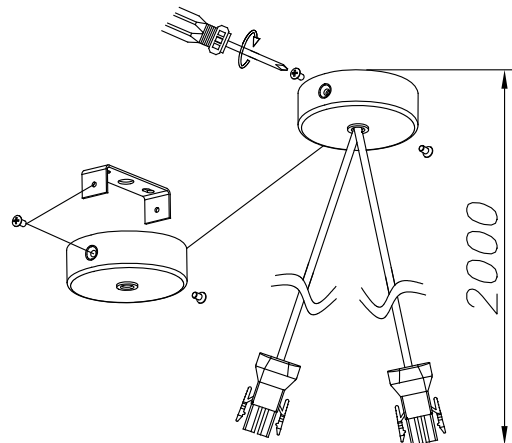

Total power consumption of light (W) : 69W

Warranty : 5 Years

Structure material : Aluminium

Max. temperature : 25°C

Structure finish : Metallic black

Recommended light bulb : E27

LUMINOTECHNIC FEATURES

Lampholder: 3 x E27

2

3

4

A	500mm	1000mm	1500mm
B	2160mm	2110mm	2030mm
B*	2210mm	2160mm	2080mm

* 00-8368, 8376, 8384

5

A	500mm	1000mm	1500mm
B	1930mm	1680mm	1430mm
B*	1980mm	1680mm	1480mm
C	250mm	500mm	750mm

* 00-8368, 8376, 8384