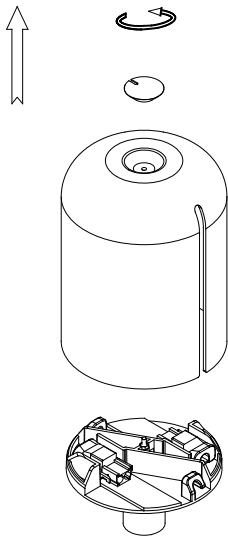

Attic 3 bodies Conic Shape 1200mm

Leds C4 Team

00-8379-05-DL

Pendant Attic 3 bodies Conic Shape 1200mm E27 23W Metallic black

TECHNICAL FEATURES

IP20

Power (W) : Max. power 23W

Voltage / frequency : 100-240V/50-60Hz

Total power consumption of light (W) : 69W

Warranty : 5 Years

Structure material : Aluminium

Max. temperature : 25°C

Structure finish : Metallic black

Recommended light bulb : E27

LUMINOTECHNIC FEATURES

Lampholder: 3 x E27

LOGISTICS

Net weight (kg): 2.7

Packaged weight (kg): 4.49

1 Un

71-7388

71-7389

71-8364

1

2

3

4

A	500mm	1000mm	1500mm
B	2160mm	2110mm	2030mm
B*	2210mm	2160mm	2080mm

* 00-8368, 8376, 8384

5

A	500mm	1000mm	1500mm
B	1930mm	1680mm	1430mm
B*	1980mm	1680mm	1480mm
C	250mm	500mm	750mm

* 00-8368, 8376, 8384