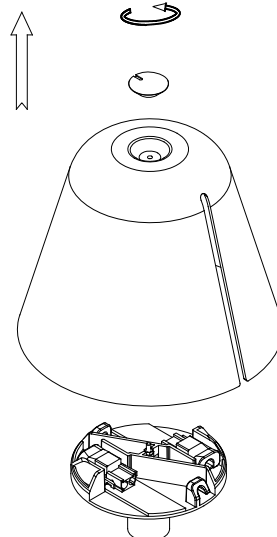

Attic 3 bodies Conic Shape 1200mm

Leds C4 Team

00-8379-05-DL

Pendant Attic 3 bodies Conic Shape 1200mm E27 23W Metallic black

TECHNICAL FEATURES

IP20

Power (W) : Max. power 23W

Voltage / frequency : 100-240V/50-60Hz

Total power consumption of light (W) : 69W

Warranty : 5 Years

Structure material : Aluminium

Max. temperature : 25°C

Structure finish : Metallic black

Recommended light bulb : E27

LUMINOTECHNIC FEATURES

Lampholder: 3 x E27

LOGISTICS

Net weight (kg): 2.7

Packaged weight (kg): 4.49

1 Un

71-7388

71-7389

71-8364

1

2

3

4

A	500mm	1000mm	1500mm
B	2160mm	2110mm	2030mm
B*	2210mm	2160mm	2080mm

* 00-8368, 8376, 8384

5

A	500mm	1000mm	1500mm
B	1930mm	1680mm	1430mm
B*	1980mm	1680mm	1480mm
C	250mm	500mm	750mm

* 00-8368, 8376, 8384