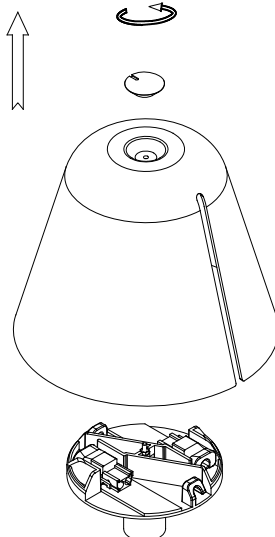

Attic 4 bodies Rectangular Shape 2200mm

00-8382-05-DL

Leds C4 Team

Pendant Attic 4 bodies Rectangular Shape 2200mm E27 23W Metallic black

TECHNICAL FEATURES

IP20

Power (W) : Max. power 23W

Voltage / frequency : 100-240V/50-60Hz

Total power consumption of light (W) : 92W

Warranty : 5 Years

Structure material : Aluminium

Max. temperature : 25°C

Structure finish : Metallic black

Recommended light bulb : E27

LUMINOTECHNIC FEATURES

Lampholder: 4 x E27

LOGISTICS

Net weight (kg): 3.42

Packaged weight (kg): 4.74

1 Un

71-7388

71-7389

71-8364

1

2

3

4

A	500mm	1000mm	1500mm
B	1140mm	1040mm	830mm
B*	1190mm	1090mm	880mm

* 00-8372, 8380, 8388

5

A	500mm	1000mm	1500mm
B	930mm	680mm	430mm
B*	980mm	730mm	480mm
C	250mm	500mm	750mm

* 00-8372, 8380, 8388