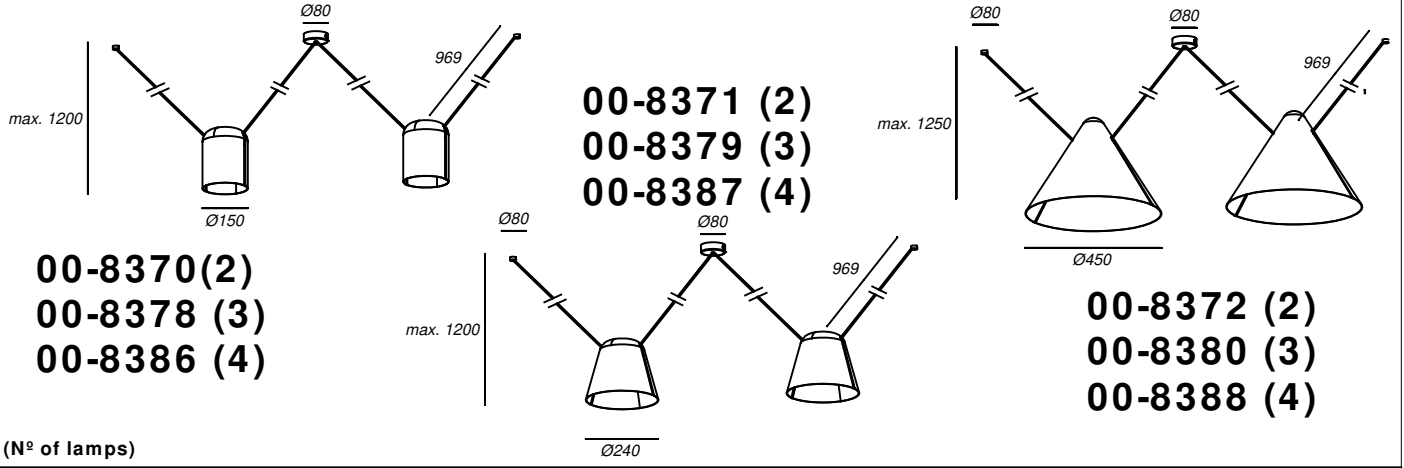

71-7388

71-7389

71-8364