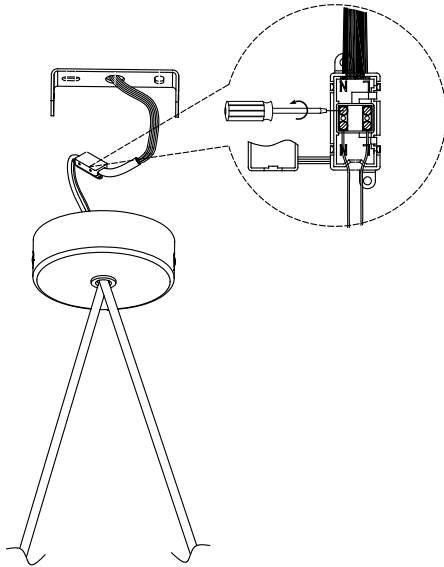

Attic 4 bodies Rectangular Shape 2200mm

00-8382-05-DL

Leds C4 Team

Pendant Attic 4 bodies Rectangular Shape 2200mm E27 23W Metallic black

TECHNICAL FEATURES

IP20

Power (W) : Max. power 23W

Voltage / frequency : 100-240V/50-60Hz

Total power consumption of light (W) : 92W

Warranty : 5 Years

Structure material : Aluminium

Max. temperature : 25°C

Structure finish : Metallic black

Recommended light bulb : E27

LUMINOTECHNIC FEATURES

Lampholder: 4 x E27

2

3

4

A	500mm	1000mm	1500mm
B	1140mm	1040mm	830mm
B*	1190mm	1090mm	880mm

* 00-8372, 8380, 8388

5

A	500mm	1000mm	1500mm
B	930mm	680mm	430mm
B*	980mm	730mm	480mm
C	250mm	500mm	750mm

* 00-8372, 8380, 8388