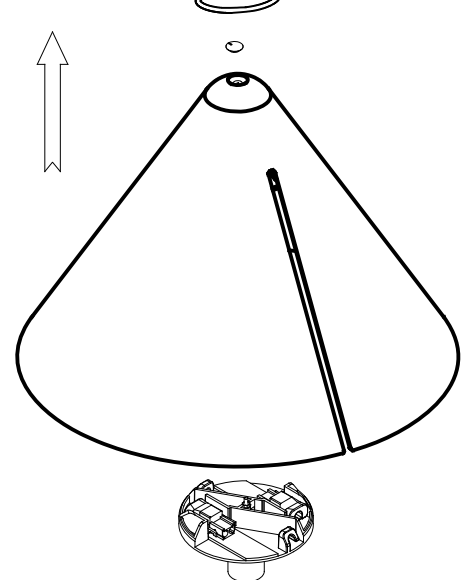

71-7388

71-7389

71-8364