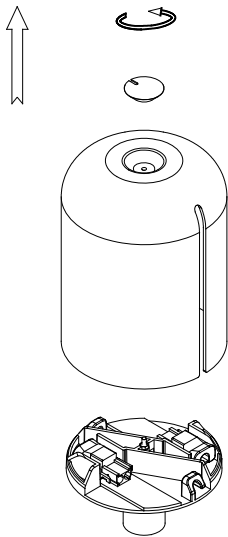

Attic 4 bodies Rectangular Shape 2200mm

00-8382-05-DL

Leds C4 Team

Pendant Attic 4 bodies Rectangular Shape 2200mm E27 23W Metallic black

TECHNICAL FEATURES

IP20

Power (W) : Max. power 23W

Voltage / frequency : 100-240V/50-60Hz

Total power consumption of light (W) : 92W

Warranty : 5 Years

Structure material : Aluminium

Max. temperature : 25°C

Structure finish : Metallic black

Recommended light bulb : E27

LUMINOTECHNIC FEATURES

Lampholder: 4 x E27

LOGISTICS

Net weight (kg): 3.42

Packaged weight (kg): 4.74

1 Un

71-7388

71-7389

71-8364

1

2

3

4

A	500mm	1000mm	1500mm
B	1140mm	1040mm	830mm
B*	1190mm	1090mm	880mm

* 00-8372, 8380, 8388

5

A	500mm	1000mm	1500mm
B	930mm	680mm	430mm
B*	980mm	730mm	480mm
C	250mm	500mm	750mm

* 00-8372, 8380, 8388