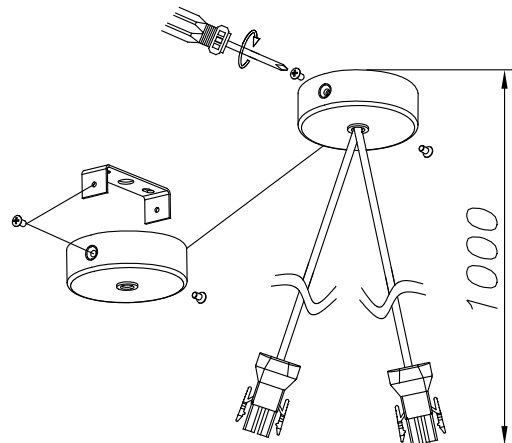

Total power consumption of light (W) : 92W

Warranty : 5 Years

Structure material : Aluminium

Max. temperature : 25°C

Structure finish : Metallic black

Recommended light bulb : E27

LUMINOTECHNIC FEATURES

Lampholder: 4 x E27

2

3

4

A	500mm	1000mm	1500mm
B	1140mm	1040mm	830mm
B*	1190mm	1090mm	880mm

* 00-8372, 8380, 8388

5

A	500mm	1000mm	1500mm
B	930mm	680mm	430mm
B*	980mm	730mm	480mm
C	250mm	500mm	750mm

* 00-8372, 8380, 8388