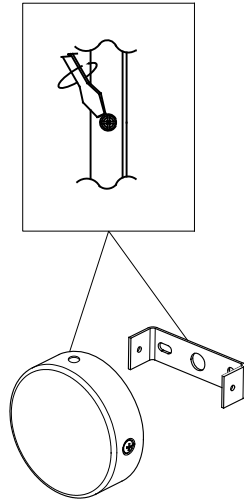

Attic 4 bodies Rectangular Shape 2200mm

00-8382-05-DL

Leds C4 Team

Pendant Attic 4 bodies Rectangular Shape 2200mm E27 23W Metallic black

TECHNICAL FEATURES

IP20

Power (W) : Max. power 23W

Voltage / frequency : 100-240V/50-60Hz

Total power consumption of light (W) : 92W

Warranty : 5 Years

Structure material : Aluminium

Max. temperature : 25°C

Structure finish : Metallic black

Recommended light bulb : E27

LUMINOTECHNIC FEATURES

Lampholder: 4 x E27

2

3

4

A	500mm	1000mm	1500mm
B	1140mm	1040mm	830mm
B*	1190mm	1090mm	880mm

* 00-8372, 8380, 8388

5

A	500mm	1000mm	1500mm
B	930mm	680mm	430mm
B*	980mm	730mm	480mm
C	250mm	500mm	750mm

* 00-8372, 8380, 8388