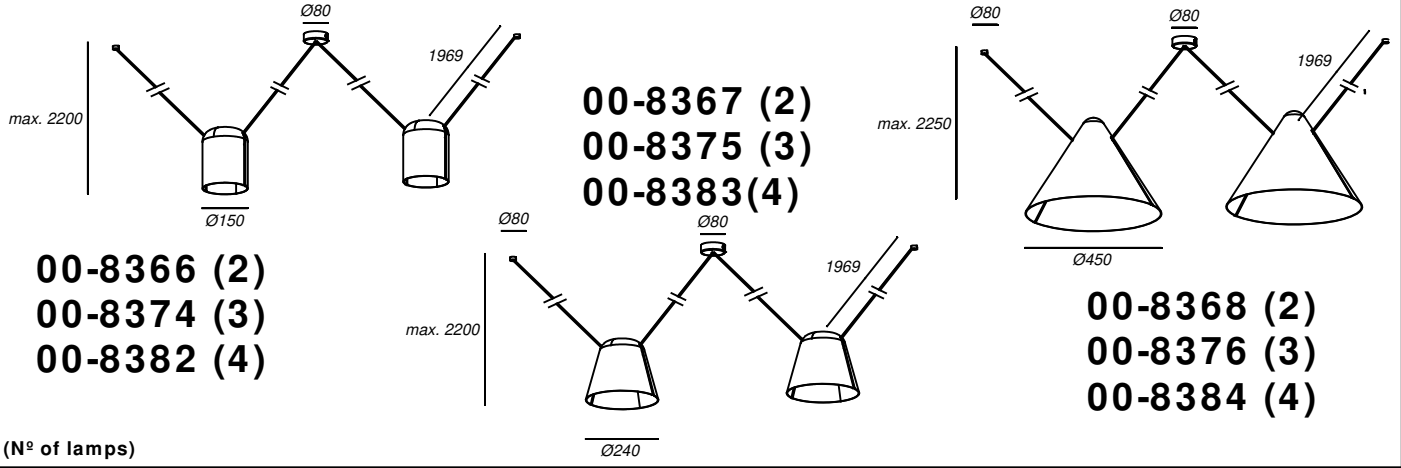

71-7388

71-7389

71-8364