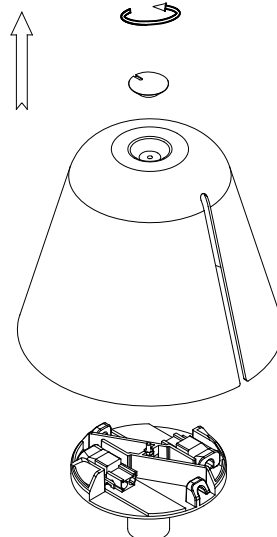

Attic 4 bodies Rectangular Shape 1200mm

00-8386-05-DL

Leds C4 Team

Pendant Attic 4 bodies Rectangular Shape 1200mm E27 23W Metallic black

TECHNICAL FEATURES

IP20

Power (W) : Max. power 23W

Voltage / frequency : 100-240V/50-60Hz

Total power consumption of light (W) : 92W

Warranty : 5 Years

Structure material : Aluminium

Max. temperature : 25°C

Structure finish : Metallic black

Recommended light bulb : E27

LUMINOTECHNIC FEATURES

Lampholder: 4 x E27

LOGISTICS

Net weight (kg): 3.11

Packaged weight (kg): 4.44

1 Un

71-7388

71-7389

71-8364

1

2

3

4

A	500mm	1000mm	1500mm
B	2160mm	2110mm	2030mm
B*	2210mm	2160mm	2080mm

* 00-8368, 8376, 8384

5

A	500mm	1000mm	1500mm
B	1930mm	1680mm	1430mm
B*	1980mm	1680mm	1480mm
C	250mm	500mm	750mm

* 00-8368, 8376, 8384