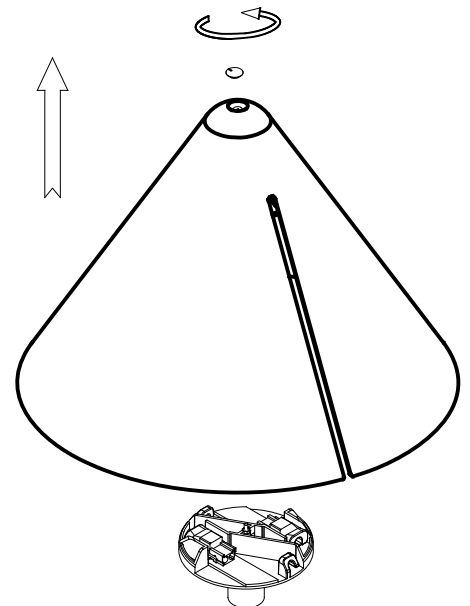

71-7388

71-7389

71-8364