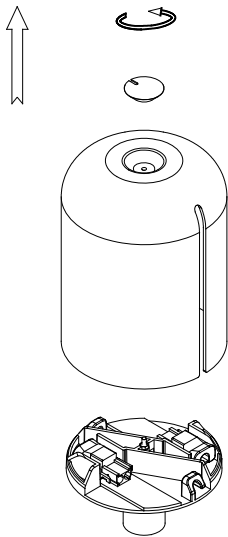

Attic 4 bodies Rectangular Shape 1200mm

00-8386-05-DL

Leds C4 Team

Pendant Attic 4 bodies Rectangular Shape 1200mm E27 23W Metallic black

TECHNICAL FEATURES

IP20

Power (W) : Max. power 23W

Voltage / frequency : 100-240V/50-60Hz

Total power consumption of light (W) : 92W

Warranty : 5 Years

Structure material : Aluminium

Max. temperature : 25°C

Structure finish : Metallic black

Recommended light bulb : E27

LUMINOTECHNIC FEATURES

Lampholder: 4 x E27

LOGISTICS

Net weight (kg): 3.11

Packaged weight (kg): 4.44

1 Un

71-7388

71-7389

71-8364

1

2

3

4

A	500mm	1000mm	1500mm
B	2160mm	2110mm	2030mm
B*	2210mm	2160mm	2080mm

* 00-8368, 8376, 8384

5

A	500mm	1000mm	1500mm
B	1930mm	1680mm	1430mm
B*	1980mm	1680mm	1480mm
C	250mm	500mm	750mm

* 00-8368, 8376, 8384