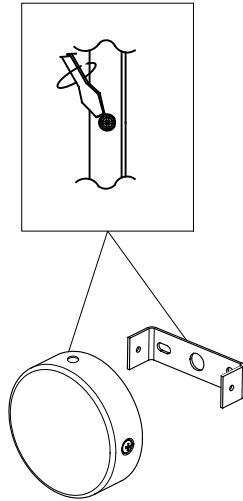

Attic 4 bodies Rectangular Shape 1200mm

00-8386-05-DL

Leds C4 Team

Pendant Attic 4 bodies Rectangular Shape 1200mm E27 23W Metallic black

TECHNICAL FEATURES

IP20

Power (W) : Max. power 23W

Voltage / frequency : 100-240V/50-60Hz

Total power consumption of light (W) : 92W

Warranty : 5 Years

Structure material : Aluminium

Max. temperature : 25°C

Structure finish : Metallic black

Recommended light bulb : E27

LUMINOTECHNIC FEATURES

Lampholder: 4 x E27

2

3

4

A	500mm	1000mm	1500mm
B	2160mm	2110mm	2030mm
B*	2210mm	2160mm	2080mm

* 00-8368, 8376, 8384

5

A	500mm	1000mm	1500mm
B	1930mm	1680mm	1430mm
B*	1980mm	1680mm	1480mm
C	250mm	500mm	750mm

* 00-8368, 8376, 8384