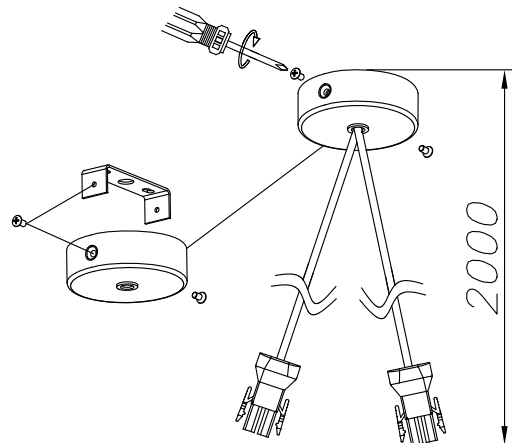

Total power consumption of light (W) : 92W

Warranty : 5 Years

Structure material : Aluminium

Max. temperature : 25°C

Structure finish : Metallic black

Recommended light bulb : E27

LUMINOTECHNIC FEATURES

Lampholder: 4 x E27

2

3

4

A	500mm	1000mm	1500mm
B	2160mm	2110mm	2030mm
B*	2210mm	2160mm	2080mm

* 00-8368, 8376, 8384

5

A	500mm	1000mm	1500mm
B	1930mm	1680mm	1430mm
B*	1980mm	1680mm	1480mm
C	250mm	500mm	750mm

* 00-8368, 8376, 8384