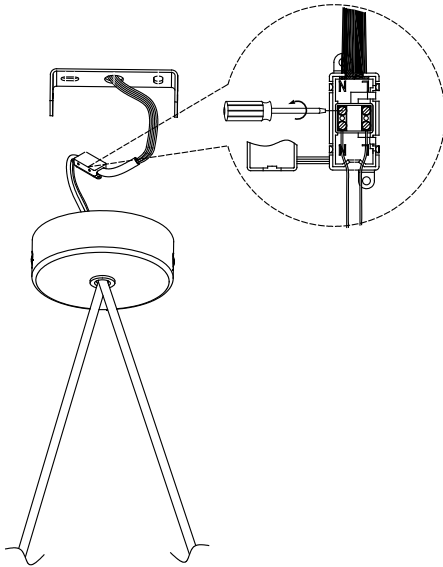

Attic 4 bodies Rectangular Shape 1200mm

00-8386-05-DL

Leds C4 Team

Pendant Attic 4 bodies Rectangular Shape 1200mm E27 23W Metallic black

TECHNICAL FEATURES

IP20

Power (W) : Max. power 23W

Voltage / frequency : 100-240V/50-60Hz

Total power consumption of light (W) : 92W

Warranty : 5 Years

Structure material : Aluminium

Max. temperature : 25°C

Structure finish : Metallic black

Recommended light bulb : E27

LUMINOTECHNIC FEATURES

Lampholder: 4 x E27

2

3

4

A	500mm	1000mm	1500mm
B	2160mm	2110mm	2030mm
B*	2210mm	2160mm	2080mm

* 00-8368, 8376, 8384

5

A	500mm	1000mm	1500mm
B	1930mm	1680mm	1430mm
B*	1980mm	1680mm	1480mm
C	250mm	500mm	750mm

* 00-8368, 8376, 8384