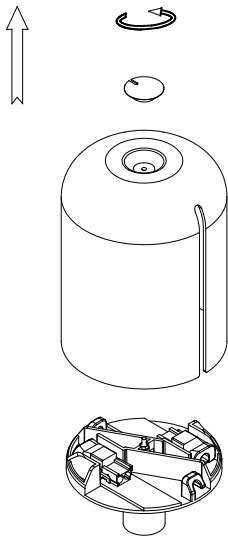

### LOGISTICS

Net weight (kg): 3.55

Packaged weight (kg): 6.38

1 Un

71-7388

71-7389

71-8364

1

2

3

4

<b>A</b>	500mm	1000mm	1500mm
<b>B</b>	2160mm	2110mm	2030mm
<b>B*</b>	2210mm	2160mm	2080mm

\* 00-8368, 8376, 8384

5

<b>A</b>	500mm	1000mm	1500mm
<b>B</b>	1930mm	1680mm	1430mm
<b>B*</b>	1980mm	1680mm	1480mm
<b>C</b>	250mm	500mm	750mm