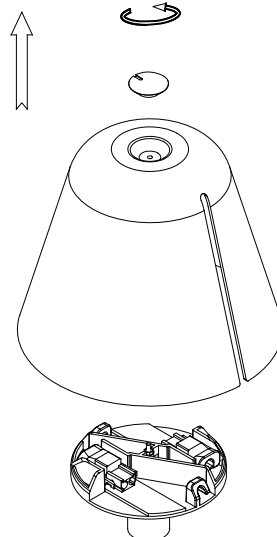

### LOGISTICS

Net weight (kg): 3.55

Packaged weight (kg): 6.38

1 Un

71-7388

71-7389

71-8364

1

2

3

4

<b>A</b>	500mm	1000mm	1500mm
<b>B</b>	2160mm	2110mm	2030mm
<b>B*</b>	2210mm	2160mm	2080mm

\* 00-8368, 8376, 8384

5

<b>A</b>	500mm	1000mm	1500mm
<b>B</b>	1930mm	1680mm	1430mm
<b>B*</b>	1980mm	1680mm	1480mm
<b>C</b>	250mm	500mm	750mm