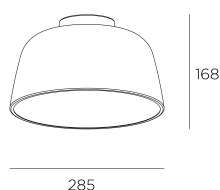

## Miso ø285mm

Llusca

### TECHNICAL FEATURES

IP20

Power (W) : Max. power 40W

Total power consumption of light (W) : 40W

Structure material : Steel

Structure finish : Metallic black

Recommended light bulb : E27

Voltage / frequency : 100-240V/50-60Hz