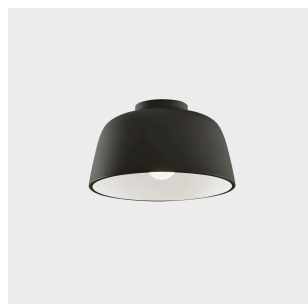

## Miso ø285mm

Llusca

## 15-8330-05-14

Ceiling fixture Miso ø285mm E27 40W Metallic black

### TECHNICAL FEATURES

IP20

Power (W) : Max. power 40W

Total power consumption of light (W) : 40W

Structure material : Steel

Structure finish : Metallic black

Recommended light bulb : E27

Voltage / frequency : 100-240V/50-60Hz