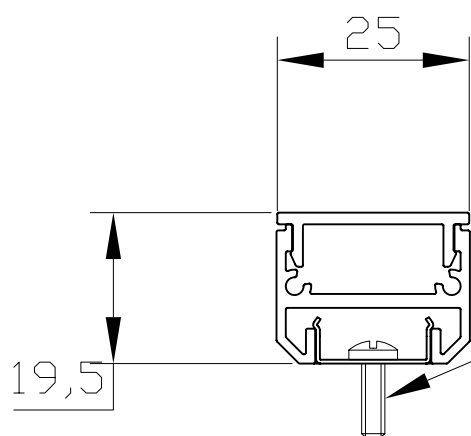

Lineal Surfaced A

Leds C4 Team

71-3454-54-M3

Extruded aluminium profile 2 metres long, with matt diffuser. Consult for other versions with transparent diffuser or without diffuser.

TECHNICAL FEATURES

IP20

Structure material : Aluminium

Warranty : 5 Years

Structure finish : Anodised aluminium

Diffuser material : Methacrylate

Diffuser finish : Tinted

LOGISTICS

Net weight (kg): 0.57

Packaged weight (kg): 1.05

Packaging: 2025mm x 40mm x 40mm