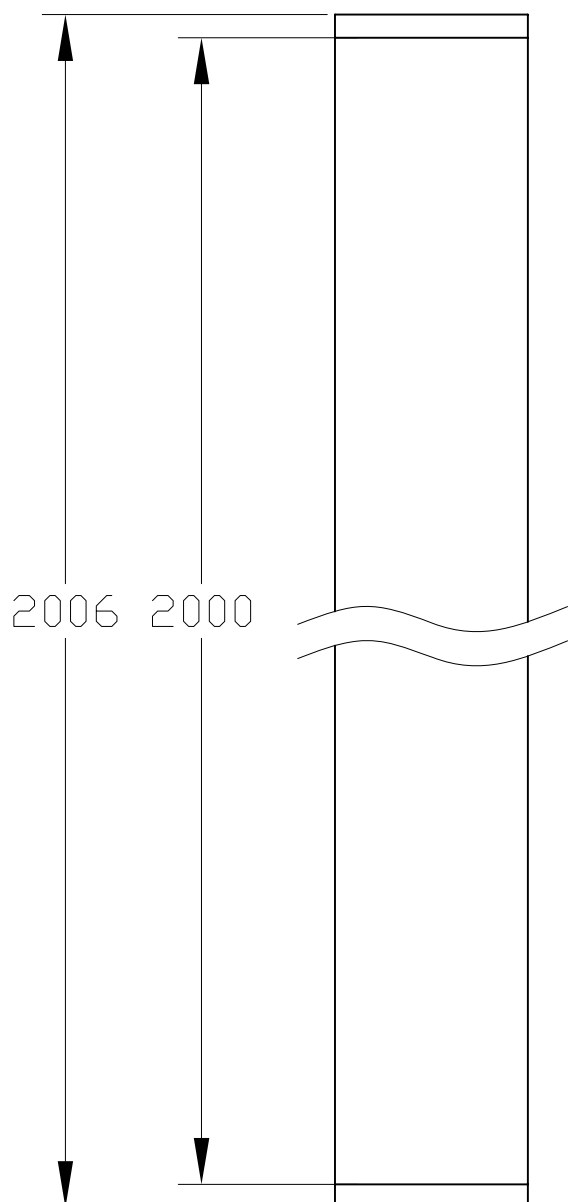

Not included/
no incluido

PMMA (transparent
colour or matt finish)
UVA protection/
PMMA de color
transparent o matissat
protecció UVA

ABS (grey colour) x2
ABS color gris x2

Clip fixation
satainless steel x3/
Clips fixació
acer inox. x3

Aluminum anodizaed/
alumini anodizat