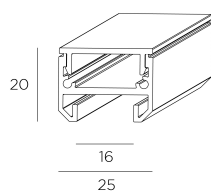

Lineal Surfaced A

Leds C4 Team

71-3454-54-M3

Extruded aluminium profile 2 metres long, with matt diffuser. Consult for other versions with transparent diffuser or without diffuser.

TECHNICAL FEATURES

IP20

Structure material : Aluminium

Warranty : 5 Years

Structure finish : Anodised aluminium

Diffuser material : Methacrylate

Diffuser finish : Tinted

LOGISTICS

Net weight (kg): 0.57

Packaged weight (kg): 1.05

Packaging: 2025mm x 40mm x 40mm