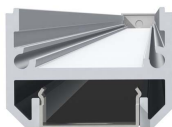

Lineal Surfaced A

Leds C4 Team

71-3454-54-M3

Extruded aluminium profile 2 metres long, with matt diffuser. Consult for other versions with transparent diffuser or without diffuser.

TECHNICAL FEATURES

IP20

Structure material : Aluminium

Warranty : 5 Years

Structure finish : Anodised aluminium

Diffuser material : Methacrylate

Diffuser finish : Tinted

LOGISTICS

Net weight (kg): 0.57

Packaged weight (kg): 1.05

Packaging: 2025mm x 40mm x 40mm