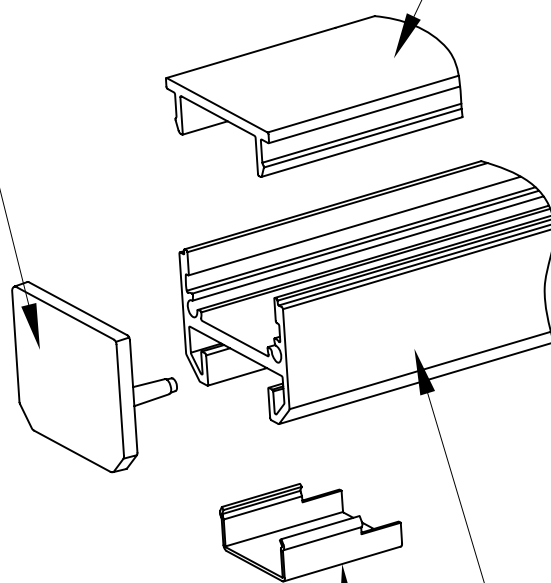

ABS (grey colour) x2
ABS color gris x2