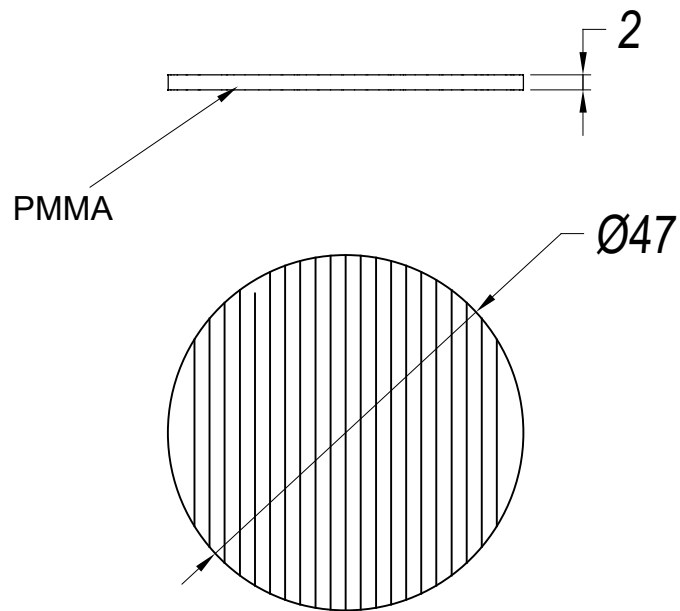

Elliptical Diffuser x 5 71-5167-00-00

Leds C4 Team

5 x Elliptical diffuser

TECHNICAL FEATURES

Structure material : Methacrylate

Warranty : 2 Years

Diffuser material : Methacrylate

Diffuser finish : Transparent

LOGISTICS

Net weight (kg): 0.01

Packaged weight (kg): 0.11

Packaging: 60mm x 60mm x 45mm

200 Un

LIGHT APPLICATION

CE

max. 700mA 10'3V
constant current